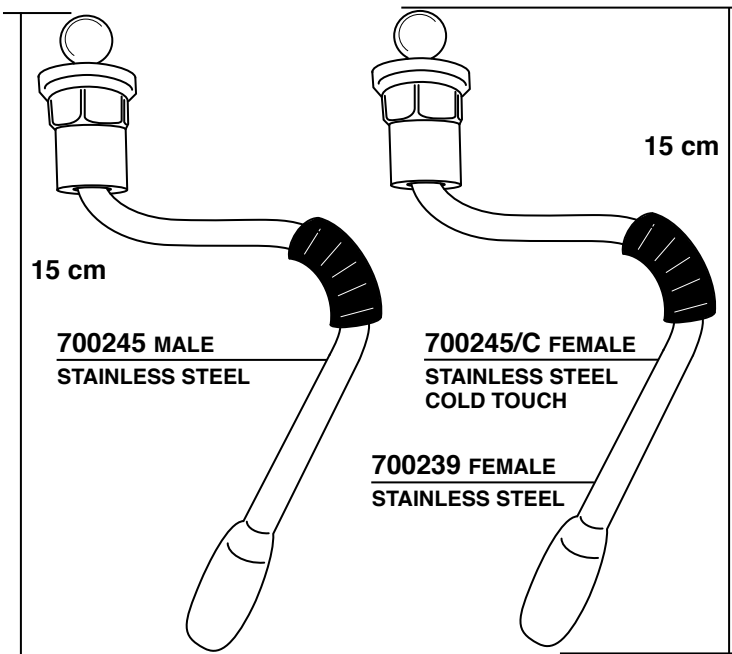

PARTI COMPATIBILI FAEMA Tav.17