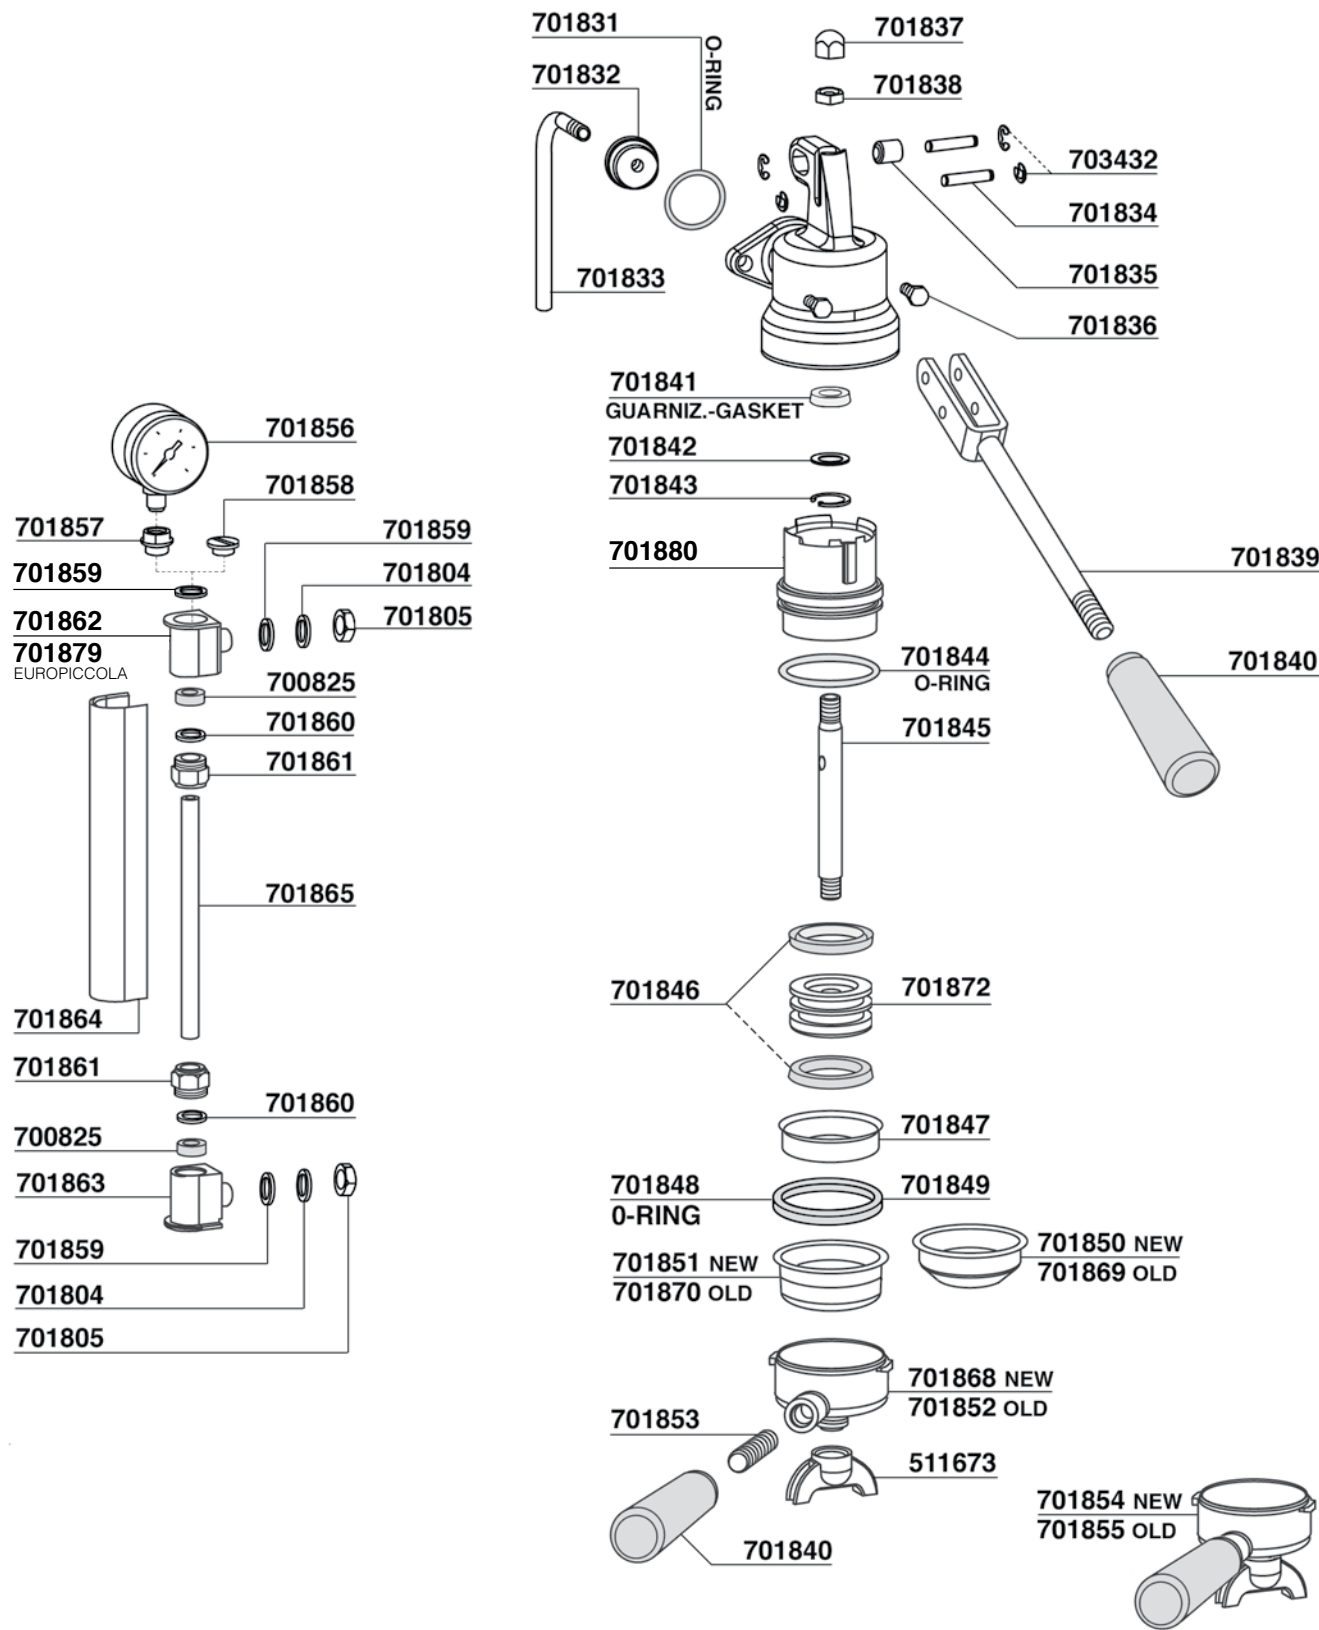

700952

700908

700909

700930=V220
700931=V110

616597 CE/UL

EUROPICCOLA - PROFESSIONAL MODELLO CROMATO - CHROMED MODEL

EUROPICCOLA - PROFESSIONAL MODELLO CROMATO - CHROMED MODEL

198