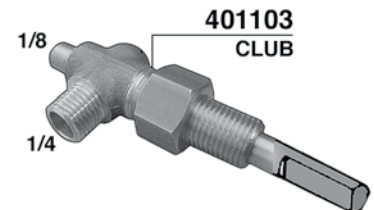

CLUB - LADY
400836
O-RING