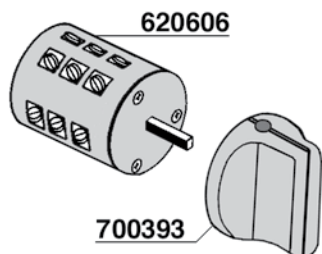

700737 =V220
700737/11=V110