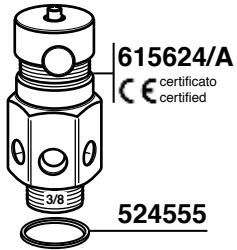

633433=3 HOLES
FEMALE

633433/4=4 HOLES
FEMALE

238

240

WEGA VENERE

- | | | |
|--------|-----------|------------------------------|
| 6 POLI | 703001 | GR1 2000W 220/380V mm. 170 |
| | 703001/11 | GR1 2000W 110V mm. 170 |
| | 703002 | GR2 3000W 220/380V mm. 290 |
| | 703003 | GR3 3700W 220/380V mm.570 |
| | 703069 | GR2 4500W 220/380V mm. 310 |
| 4 POLI | 703004 | GR3/4 5000W 220/380V mm. 570 |
| | 700731/22 | GR1 2000W 220V mm. 160 |
| | 700731/11 | GR1 1700W 110V mm. 175 |
| | 700732/22 | GR2 2600W 220V mm. 305 |
| | 700778 | GR3 3700W 220V mm. 515 |
| | 633092 | GR3-4 6500W 220V mm. 500 |