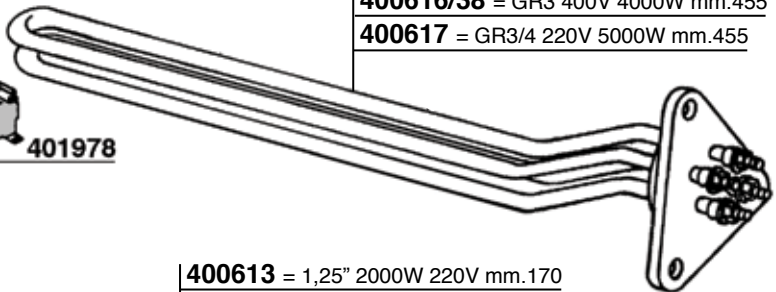

142x128x4

400821/T
TEFLON

529575/30

400819

400819/T=TEFLON

401978

- 400614 = GR1 220V 1800W mm.170
- 400620 = GR1 110V 1800W mm.170
- 400615 = GR2 220V 3000W mm.330
- 400621 = GR2 110V 3000W mm.330
- 401834 = GR2 220V 3500W mm.340
- 404580 = GR2 220/380V 4500W mm.335
- 400616 = GR3 220V 4000W mm.455
- 400616/38 = GR3 400V 4000W mm.455
- 400617 = GR3/4 220V 5000W mm.455

BOILER
108x101x2
TEFLON

404392

MYTHOS

413838

400826/T
TEFLON

- 400613 = 1,25" 2000W 220V mm.170
- 400619 = AMERICA 110V 1800W mm.155
- 400628 = SUPER-MAXI 110V 2500W mm.210
- 400627 = SUPER-MAXI 220V 2400W mm.210