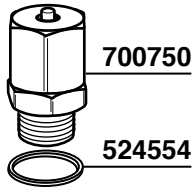

- 400614 GR1 220V 1800W
- 400615 GR2 220V 3000W
- 401834 GR2 220V 3500W
- 400615/38 GR2 380V 3000W
- 460059 MINIMAX GR2 220V 2700W 250mm
- 400616 GR3 220V 4000W
- 400617 GR3/4 220V 5000W

529575/30

400613 1,25" 2000W 220V 170mm
700858/22 1,25" 220V 1500W 140mm

401378
401378/T
TEFLON

401911 1" 220V 1350W 135mm
401912 1" 110V 1350W 135mm

700269
460054

460069 GR1 COMPACT GR2
460068 GR2