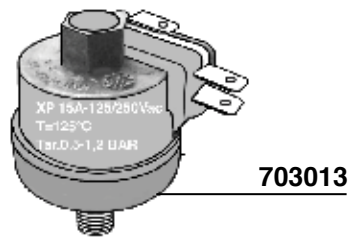

6 POLI	703001	GR1 2000W 220/380V mm. 170
	703001/11	GR1 2000W 110V mm. 170
	703002	GR2 3000W 220/380V mm. 290
	703003	GR3 3700W 220/380V mm.570
	703069	GR2 4500W 220/380V mm. 310
4 POLI	703004	GR3/4 5000W 220/380V mm. 570
	700731/22	GR1 2000W 220V mm. 160
	700731/11	GR1 1700W 110V mm. 175
	700732/22	GR2 2600W 220V mm. 305
	700778	GR3 3700W 220V mm. 515
	633092	GR3-4 6500W 220V mm. 500

1. **MINIWEGA**

703020	1500W 220V mm.95
703020/11	1300W 110V mm.95