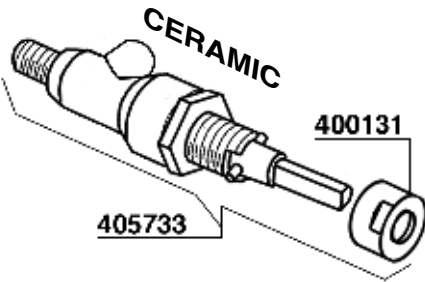

BRASILIA

Tav. 07

RUBINETTI

41