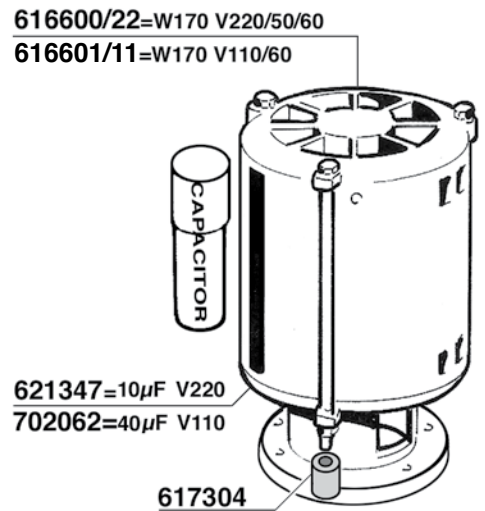

SPECIAL-EXPRESS-COMPACT