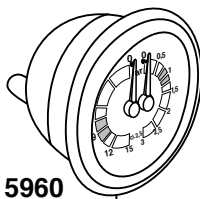

415960
ROME