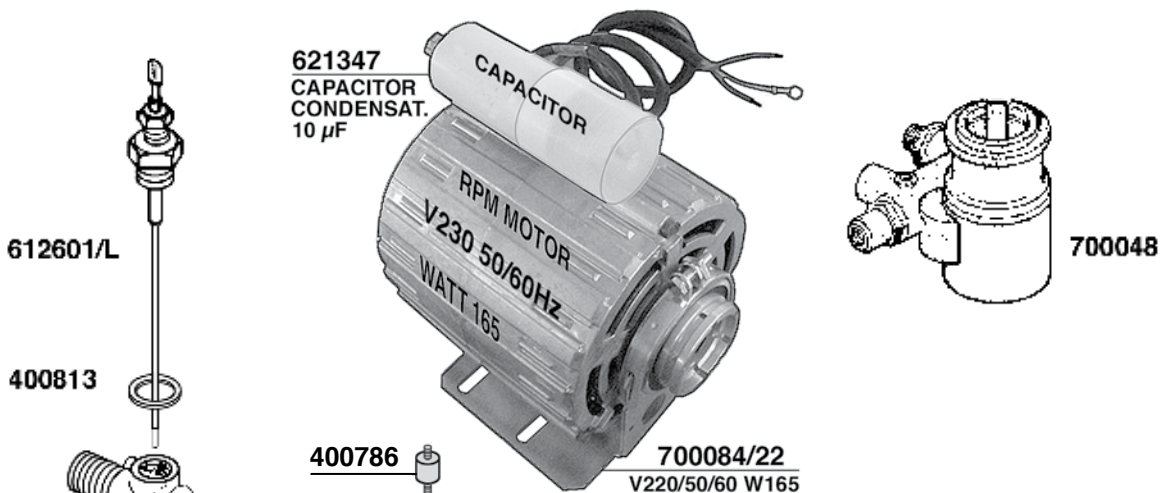

42

CON SONDA
WITH PROBE

- 617160/22 ULKA 220V 48W
- 617160/11 ULKA 110V 41W
- 617160/24 ULKA EX5-24V 48W