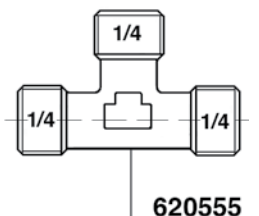

300235=V220/50/60
300235/11=V110/60