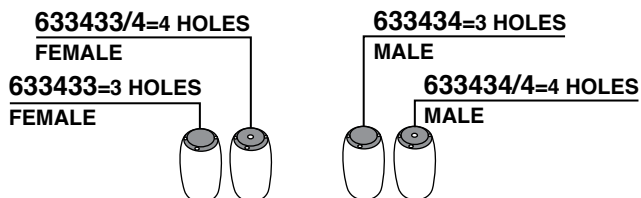

PARTI COMPATIBILI FAEMA Tav.17