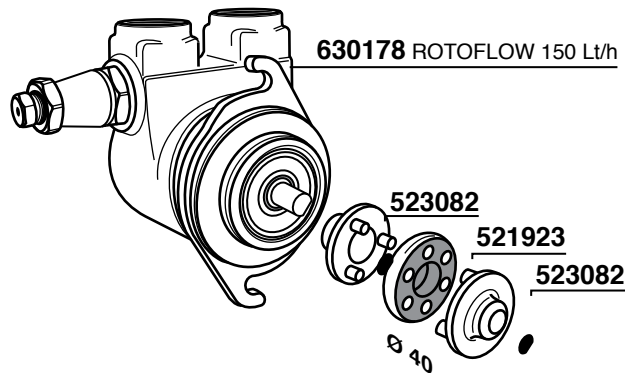

255

TRONIC-STAR-E91-DUE

SPECIAL-EXPRESS-COMPACT

NEW E61

630177 NUOVA RICAMBI 150 Lt/h
630177/NSF
630177/X=INOX-STAINLESS STEEL

630178 ROTOFLOW 150 Lt/h

ELETTROPOMPE

256