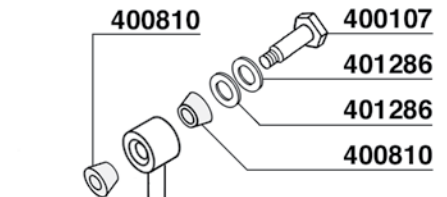

BRASILIA

Tav. 07

RUBINETTI

41