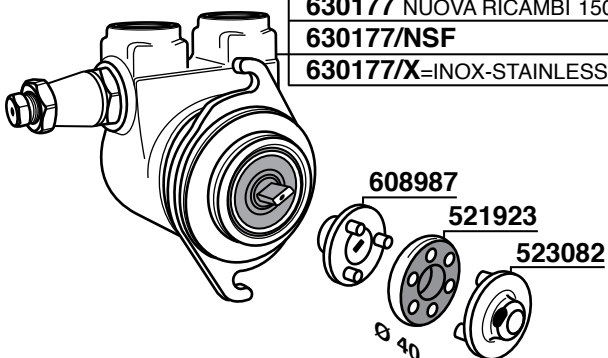

255

TRONIC-STAR-E91-DUE

SPECIAL-EXPRESS-COMPACT

NEW E61

630177 NUOVA RICAMBI 150 Lt/h
630177/NSF
630177/X=INOX-STAINLESS STEEL

630178 ROTOFLOW 150 Lt/h

ELETTROPOMPE

256