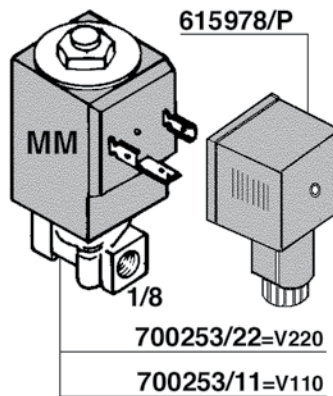

700737 =V220
700737/11=V110