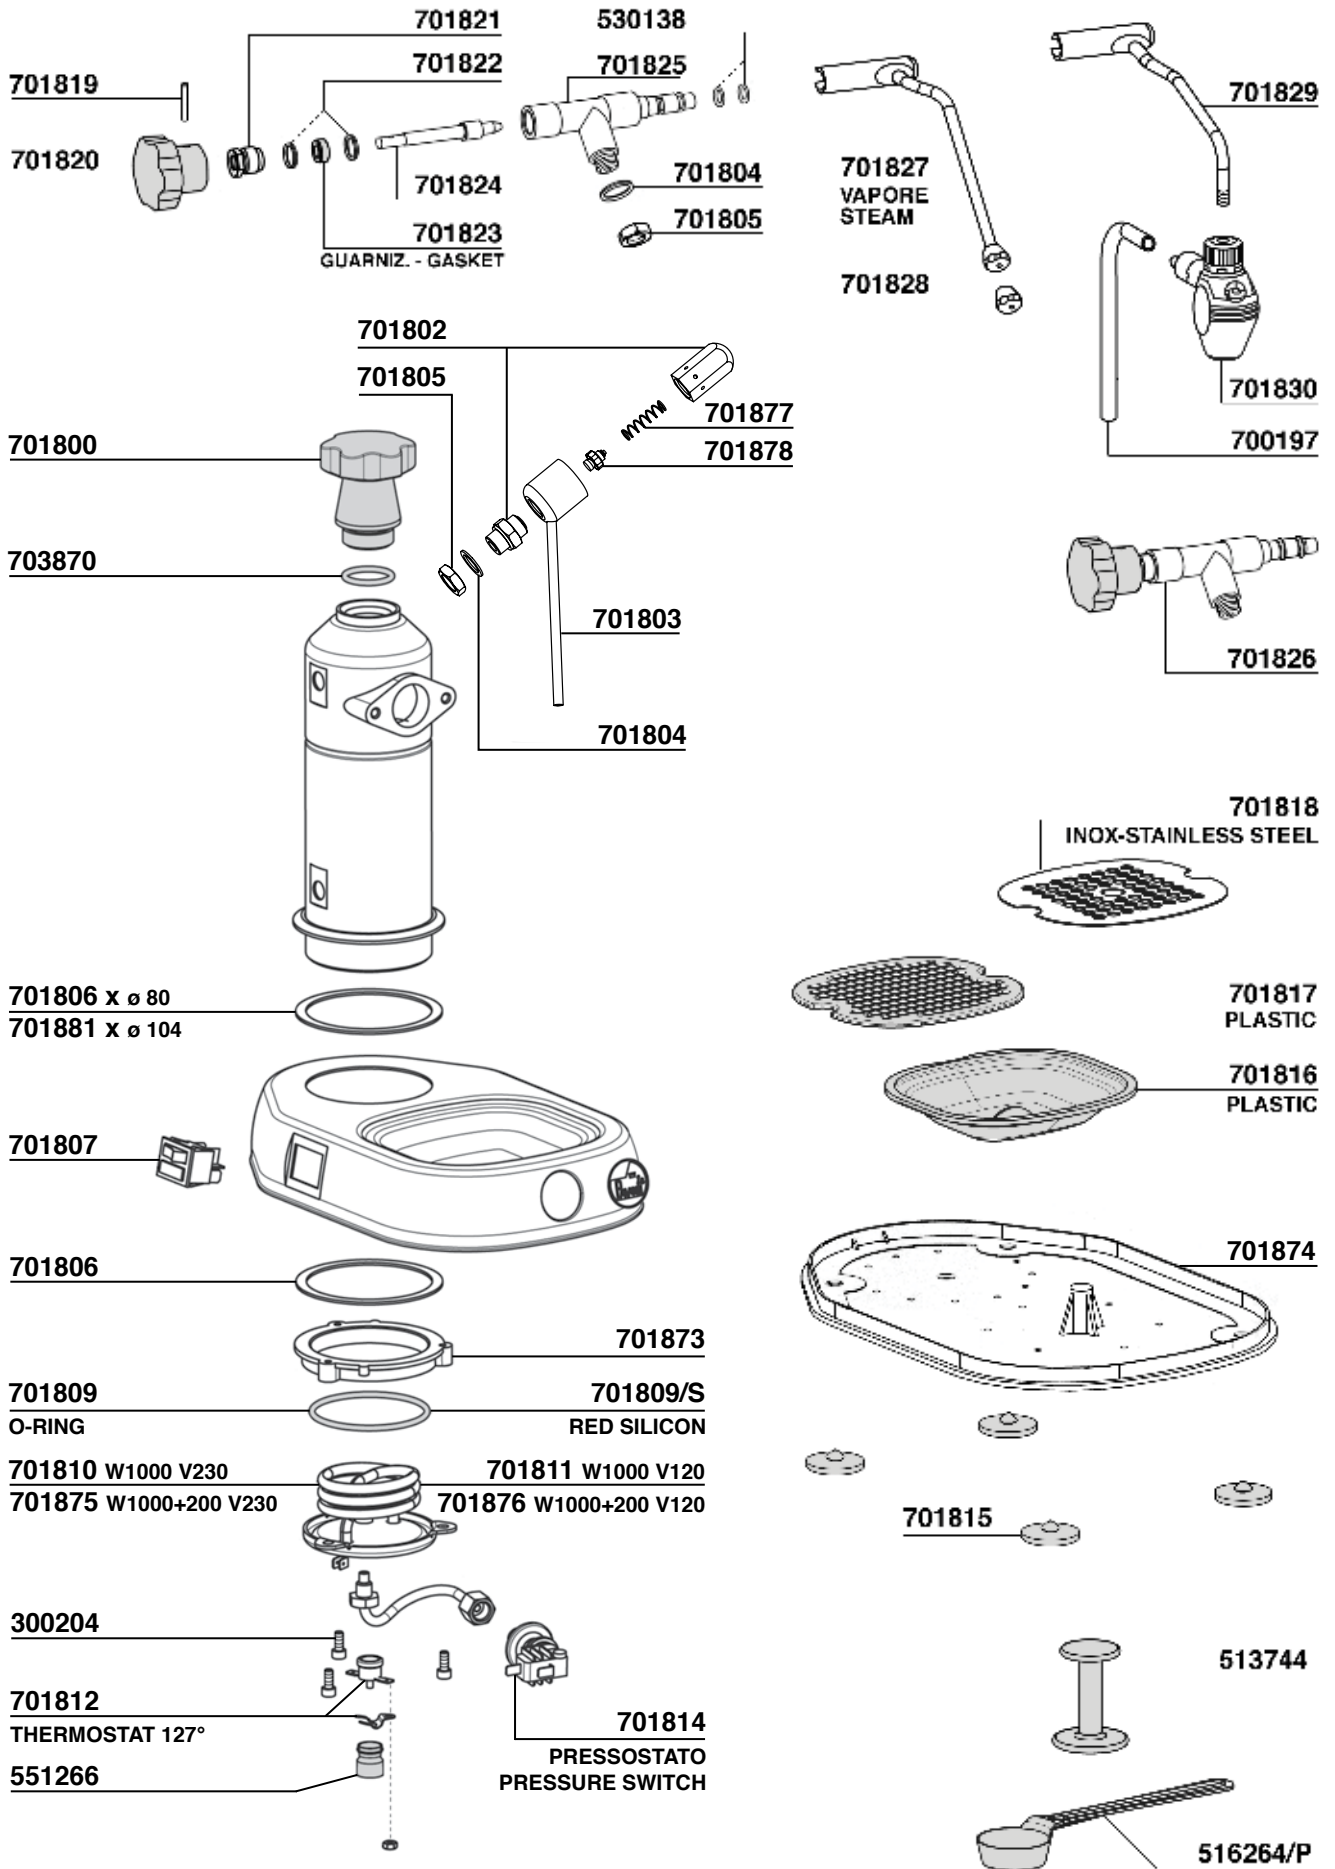

700952

700908

700909

700930=V220
700931=V110

616597 CE/UL

EUROPICCOLA - PROFESSIONAL MODELLO CROMATO - CHROMED MODEL

EUROPICCOLA - PROFESSIONAL MODELLO CROMATO - CHROMED MODEL

198