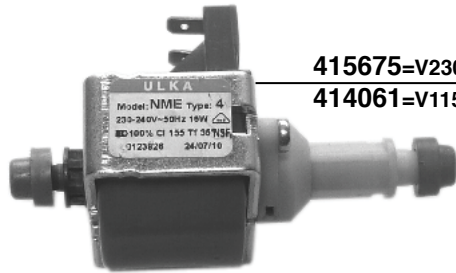

MICROPOMPA VAPORE
STEAM MICROPUMP