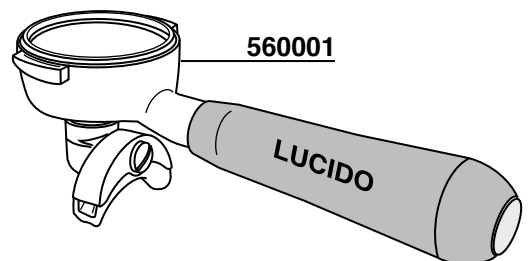

560001

LUCIDO