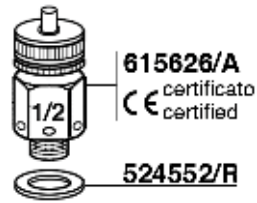

- 400614 GR1 220V 1800W
- 400615 GR2 220V 3000W
- 401834 GR2 220V 3500W
- 400615/38 GR2 380V 3000W
- 460059 MINIMAX GR2 220V 2700W 250mm
- 400616 GR3 220V 4000W
- 400617 GR3/4 220V 5000W

529575/30

400613 1,25" 2000W 220V 170mm
700858/22 1,25" 220V 1500W 140mm

401378
401378/T
TEFLON

401911 1" 220V 1350W 135mm
401912 1" 110V 1350W 135mm

700269
460054

460069 GR1 COMPACT GR2
460068 GR2