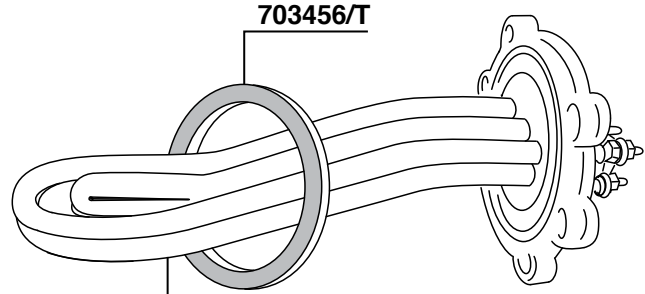

703456/T

703457/22 =GR1 W1800 V220 mm.180

703457/11 =GR1 W1500 V110 mm.180

703467 =PREMIER W2700 V220/380 mm.180

703458 =GR2 W3000 V220/380 mm.340

703478 =GR2/3 W4500 V220/380 mm.340

703459 =GR3/4 W5000 V220/380 mm.590