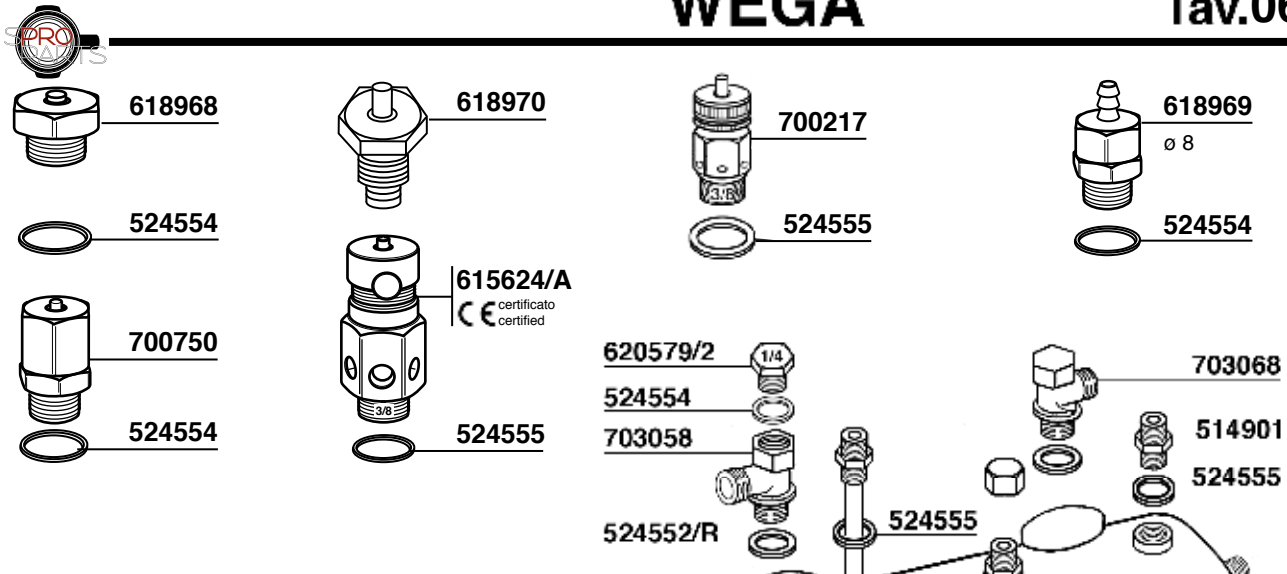

633433=3 HOLES
FEMALE

633433/4=4 HOLES
FEMALE

238

240

WEGA VENERE

- | | | |
|--------|-----------|------------------------------|
| 6 POLI | 703001 | GR1 2000W 220/380V mm. 170 |
| | 703001/11 | GR1 2000W 110V mm. 170 |
| | 703002 | GR2 3000W 220/380V mm. 290 |
| | 703003 | GR3 3700W 220/380V mm.570 |
| | 703069 | GR2 4500W 220/380V mm. 310 |
| 4 POLI | 703004 | GR3/4 5000W 220/380V mm. 570 |
| | 700731/22 | GR1 2000W 220V mm. 160 |
| | 700731/11 | GR1 1700W 110V mm. 175 |
| | 700732/22 | GR2 2600W 220V mm. 305 |
| | 700778 | GR3 3700W 220V mm. 515 |
| | 633092 | GR3-4 6500W 220V mm. 500 |