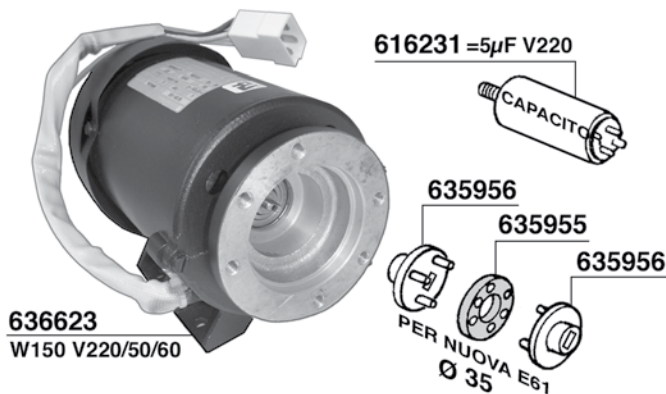

255

TRONIC-STAR-E91-DUE

SPECIAL-EXPRESS-COMPACT

NEW E61

630177 NUOVA RICAMBI 150 Lt/h
630177/NSF
630177/X=INOX-STAINLESS STEEL

630178 ROTOFLOW 150 Lt/h

ELETTROPOMPE

256