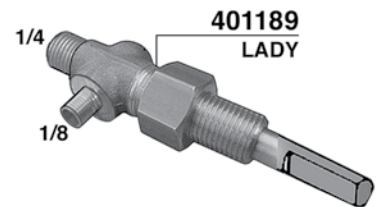

CLUB - LADY
400836
O-RING