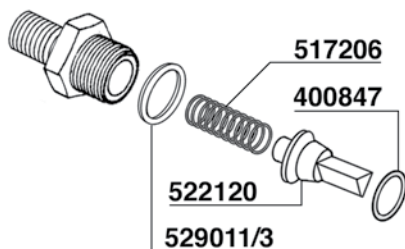

560061
COMPLETO
ASSEMBLED

ELETTROVALVOLA REGOLABILE
ADJUSTABLE SOLENOID VALVE

560066 =V220/50/60
560066/11 =V110/60

700023

517206

400847

522120

529011/3