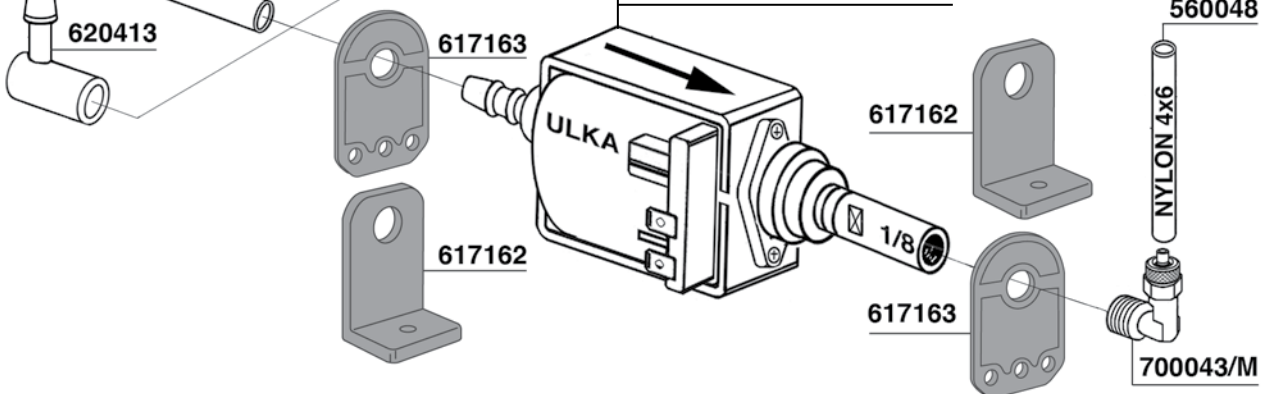

- 617160/22 ULKA 220V 48W
- 617160/11 ULKA 110V 41W
- 617160/24 ULKA EX5-24V 48W