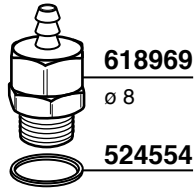

- 400614 GR1 220V 1800W
- 400615 GR2 220V 3000W
- 401834 GR2 220V 3500W
- 400615/38 GR2 380V 3000W
- 460059 MINIMAX GR2 220V 2700W 250mm
- 400616 GR3 220V 4000W
- 400617 GR3/4 220V 5000W

529575/30

400613 1,25" 2000W 220V 170mm
700858/22 1,25" 220V 1500W 140mm

401378
401378/T
TEFLON

401911 1" 220V 1350W 135mm
401912 1" 110V 1350W 135mm

700269
460054

460069 GR1 COMPACT GR2
460068 GR2