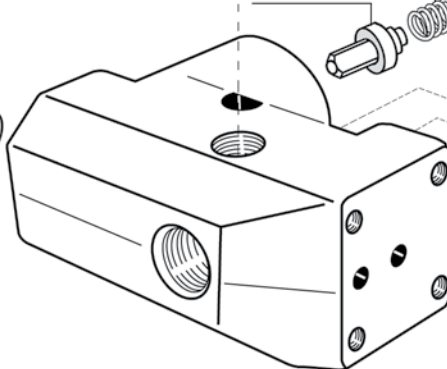

517206

400847

560073

524767