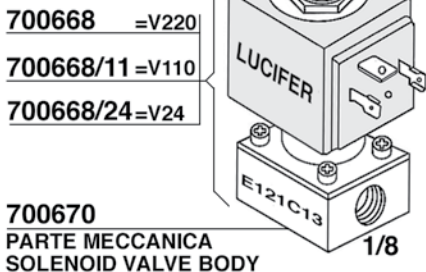

700181/22=V220
700181/11=V110
700181/24=V24

BOBINA-COIL