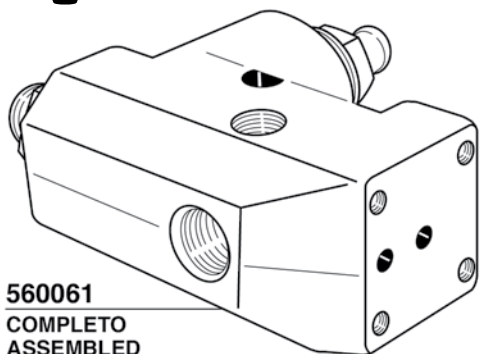

560061
COMPLETO
ASSEMBLED

ELETTROVALVOLA REGOLABILE
ADJUSTABLE SOLENOID VALVE

560066 =V220/50/60
560066/11 =V110/60

700023

517206

400847

522120

529011/3