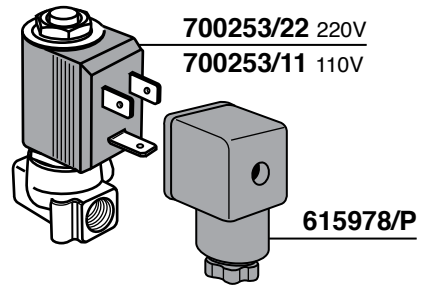

MOTORE RAFFREDDATO AD ACQUA - MOTOR WATERCOOL