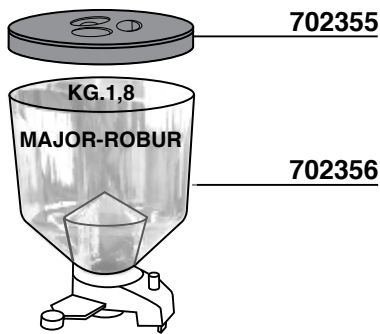

MACINACAFFE'

MAZZER MODEL: JOLLY - MAJOR

JLY =MODEL JOLLY MJR=MODEL MAJOR

S= MANUAL A= AUTOMATIC