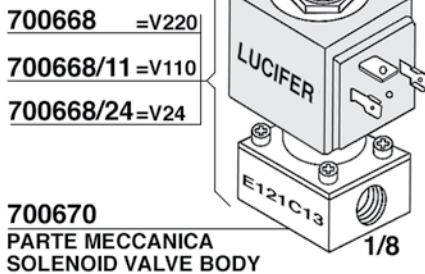

700181/22=V220
700181/11=V110
700181/24=V24
BOBINA-COIL

700668 =V220

700668/11=V110

700668/24=V24

700670
PARTE MECCANICA
SOLENOID VALVE BODY
1/8