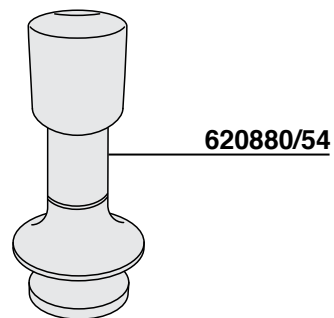

702310 30mF

702673 70mF

702674

MACAP MODEL MXD Xtreme

315

MACAP MODEL CPS

316

702894 = \varnothing 57,5 mm
702894/52 = \varnothing 52 mm