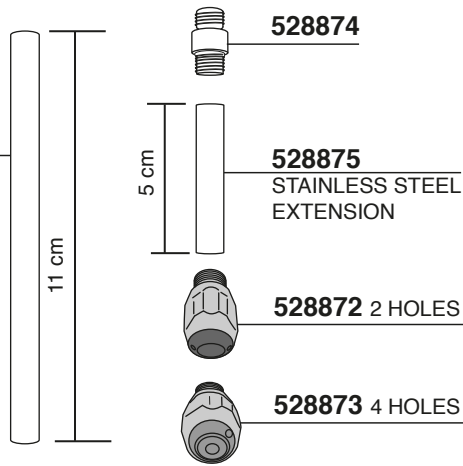

26

528876
STAINLESS STEEL
EXTENSION

632348

530138

**633433=3 HOLES
FEMALE**

**633433/4=4 HOLES
FEMALE**

28

30