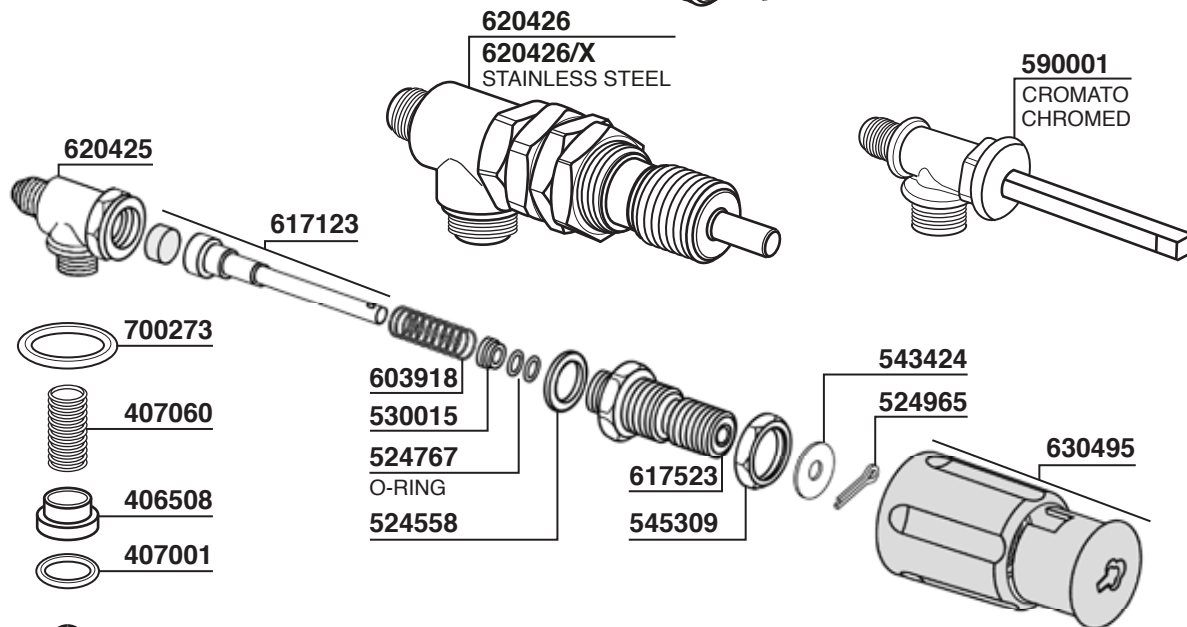

26

528876
STAINLESS STEEL
EXTENSION

632348

530138

**633433=3 HOLES
FEMALE**

**633433/4=4 HOLES
FEMALE**

28

30