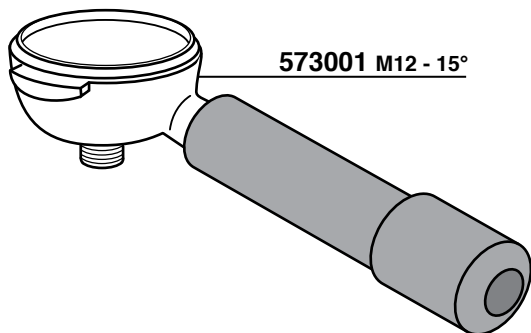

VARI

632317

617940
TAPPO CROMATO
CHROMATE PLUG

700317