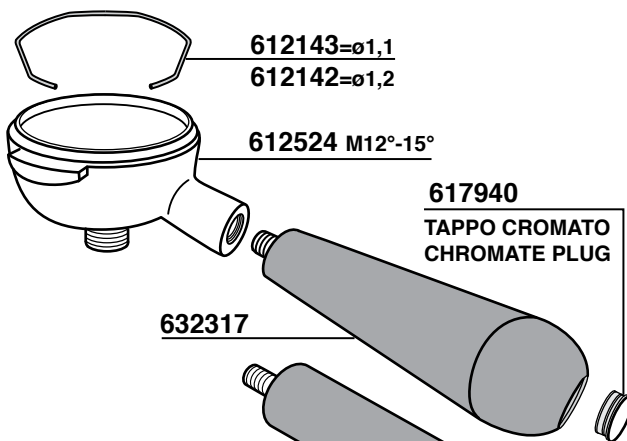

VARI

632317

617940
TAPPO CROMATO
CHROMATE PLUG

700317