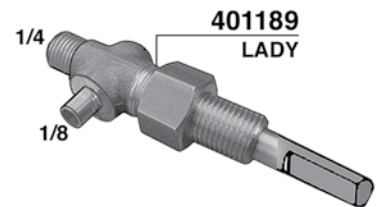

401984 =V220
401984/11=V110

CLUB - LADY
**400836
O-RING**