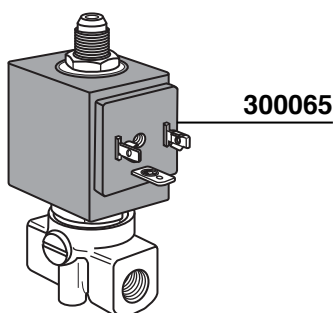

34

503021

503023

503010
DIADEMA
DOGARESSA
TETIDE
503011
SYNCRO
VALLELUNGA

503012
DIADEMA
DOGARESSA
SYNCRO
TETIDE
VALLELUNGA

503013
DIADEMA

620705

700153/22

700152/22

503026

300065