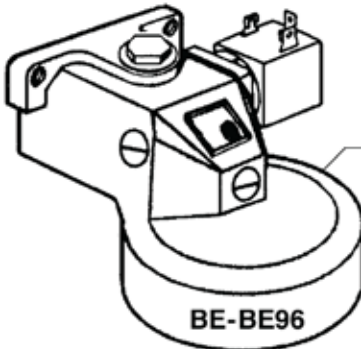

521902

PER CIALDA - FOR POD

409169 = 1 CAFFE' h 16mm
407108 = 1 CAFFE' h 17mm
407109 = 2 CAFFE' h 22mm

402453=BE V220
RACC.3/8"
FITTING 3/8"

409327=BE 96 V220
RACC.1/2"
FITTING 1/2"

BE-BE96

BE-BE96

700148/Z