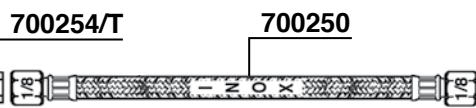

PARTI COMPATIBILI **CIMBALI** Tav. 10

618968 618970

700750 524554 48 mm 615625/A
 CE certificato certified

48 mm 700217 524555

630177 NUOVA RICAMBI 150 Lt/h
630177/NSF
630177/X=INOX-STAINLESS STEEL

608987 521923 523082

630178 ROTOFLOW 150 Lt/h

523082 521923 523082

700231 RAME-COPPER
700626