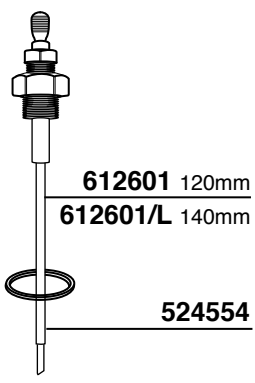

6 POLI	703001 GR1 2000W 220/380V mm. 170
	703001/11 GR1 2000W 110V mm. 170
	703002 GR2 3000W 220/380V mm. 290
	703003 GR3 3700W 220/380V mm.570
	703069 GR2 4500W 220/380V mm. 310
4 POLI	703004 GR3/4 5000W 220/380V mm. 570
	700731/22 GR1 2000W 220V mm. 160
	700731/11 GR1 1700W 110V mm. 175
	700732/22 GR2 2600W 220V mm. 305
	700778 GR3 3700W 220V mm. 515
633092 GR3-4 6500W 220V mm. 500	

1. **MINIWEGA**

703020 1500W 220V mm.95
703020/11 1300W 110V mm.95