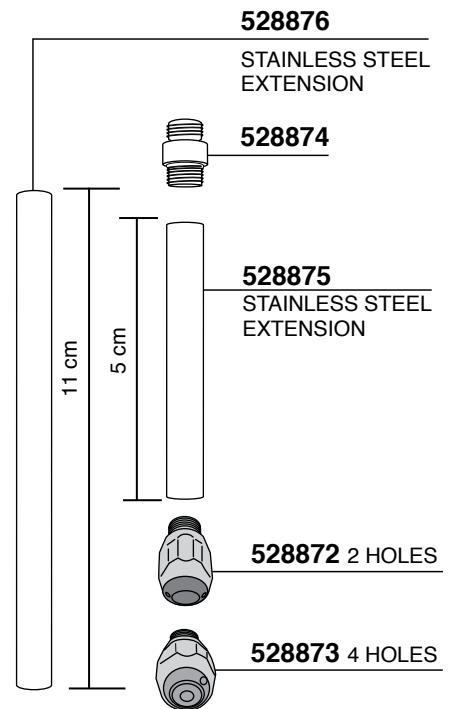

PARTI COMPATIBILI FAEMA Tav.17