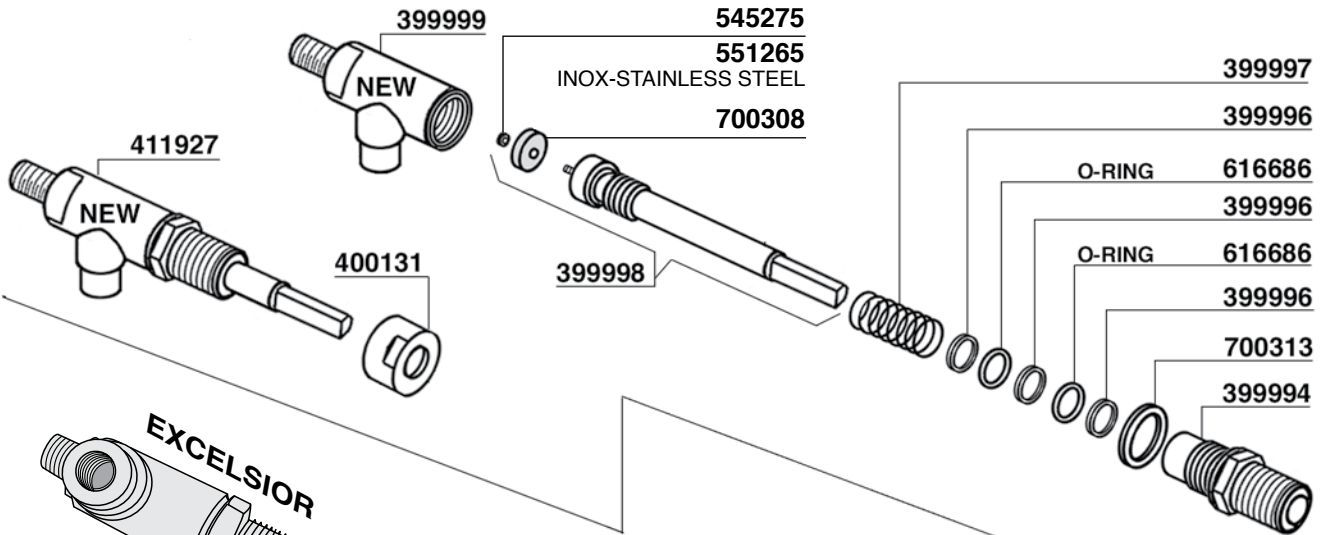

BRASILIA

Tav. 07

RUBINETTI

41