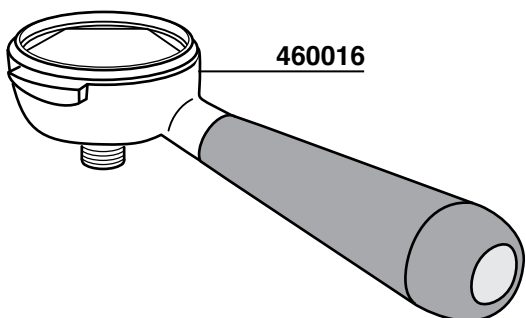

VARI

632317

617940
TAPPO CROMATO
CHROMATE PLUG

700317