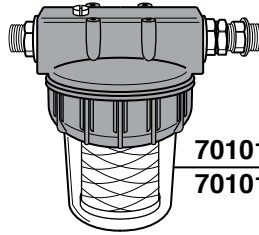

701020 5" 3/8" MF
701021 5" 3/4" MF

KIT CARTUCCIA FILTRANTE
PER DEPURATORI AUTOMATICI
FILTER CARTRIDGE KIT
FOR AUTOMATIC SOFTENERS

701017 5" 1/2" MM
701016 5" 3/4" MM

KIT CARTUCCIA CARBONI ATTIVI
PER DEPURATORI AUTOMATICI
ACTIVATED CARBON CARTRIDGE KIT
FOR AUTOMATIC SOFTENERS