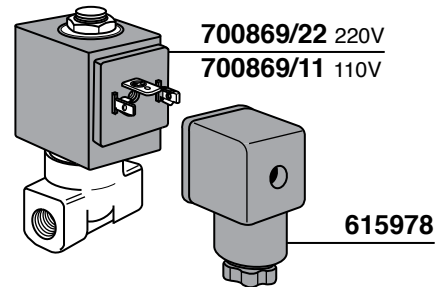

MOTORE RAFFREDDATO AD ACQUA - MOTOR WATERCOOL