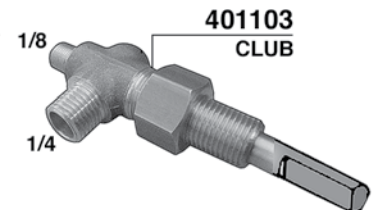

401984 =V220
401984/11=V110

CLUB - LADY
**400836
O-RING**