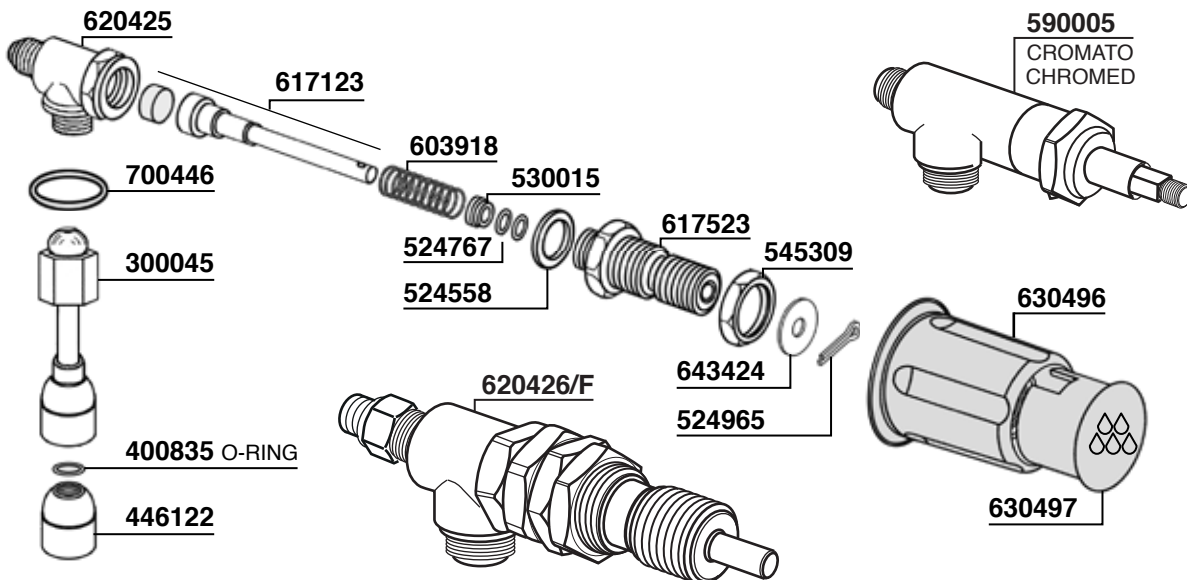

26

528876
STAINLESS STEEL
EXTENSION

632348

530138

**633433=3 HOLES
FEMALE**

**633433/4=4 HOLES
FEMALE**

28

30