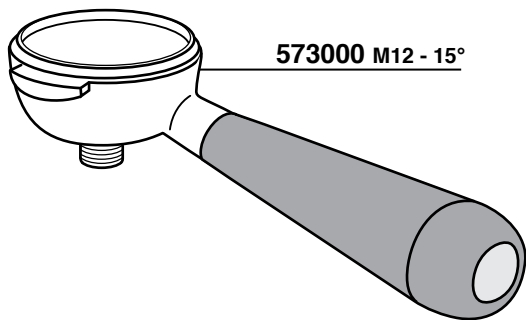

VARI

632317

617940
TAPPO CROMATO
CHROMATE PLUG

700317