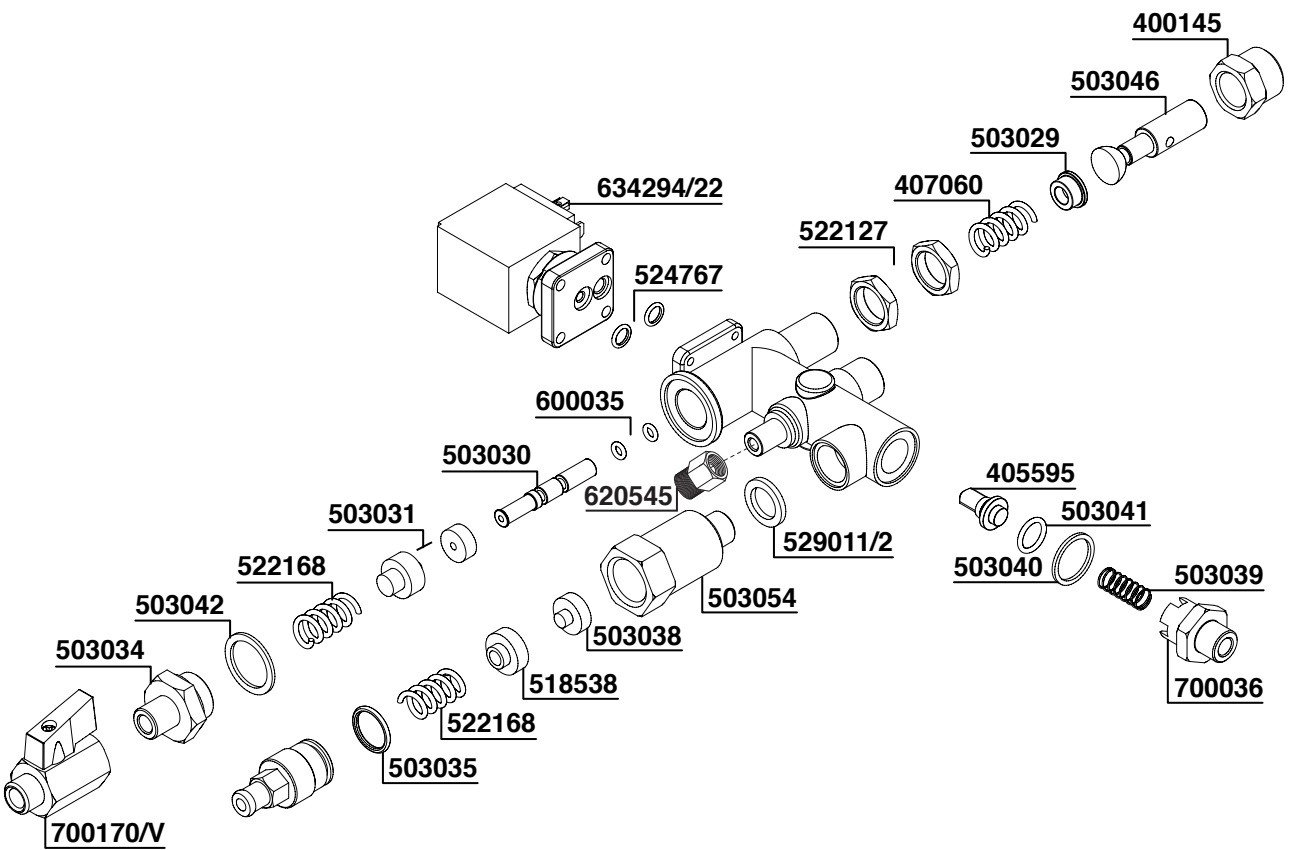

26

528876
STAINLESS STEEL
EXTENSION

632348

530138

**633433=3 HOLES
FEMALE**

**633433/4=4 HOLES
FEMALE**

28

30