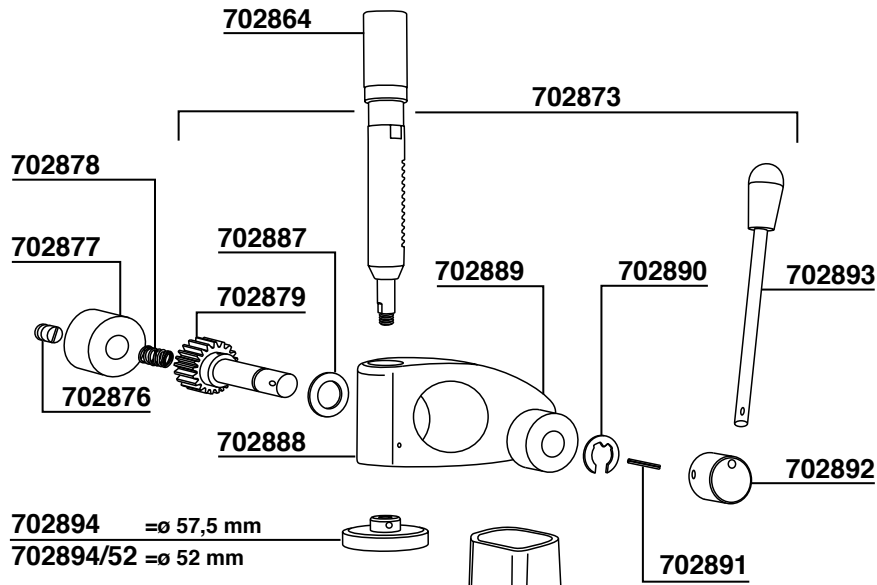

702310 30mF

702673 70mF

702674

MACAP MODEL MXD Xtreme

315

MACAP MODEL CPS

316

702894 = \varnothing 57,5 mm
702894/52 = \varnothing 52 mm