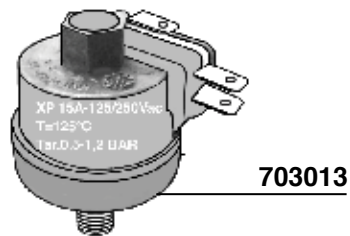

6 POLI	703001 GR1 2000W 220/380V mm. 170
	703001/11 GR1 2000W 110V mm. 170
	703002 GR2 3000W 220/380V mm. 290
	703003 GR3 3700W 220/380V mm.570
	703069 GR2 4500W 220/380V mm. 310
4 POLI	703004 GR3/4 5000W 220/380V mm. 570
	700731/22 GR1 2000W 220V mm. 160
	700731/11 GR1 1700W 110V mm. 175
	700732/22 GR2 2600W 220V mm. 305
	700778 GR3 3700W 220V mm. 515
633092 GR3-4 6500W 220V mm. 500	

1. **MINIWEGA**

703020 1500W 220V mm.95
703020/11 1300W 110V mm.95