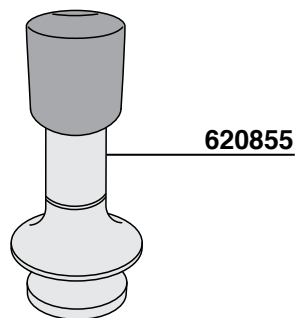

702310 30mF

702673 70mF

702674

MACAP MODEL MXD Xtreme

315

MACAP MODEL CPS

316

702894 = \varnothing 57,5 mm
702894/52 = \varnothing 52 mm