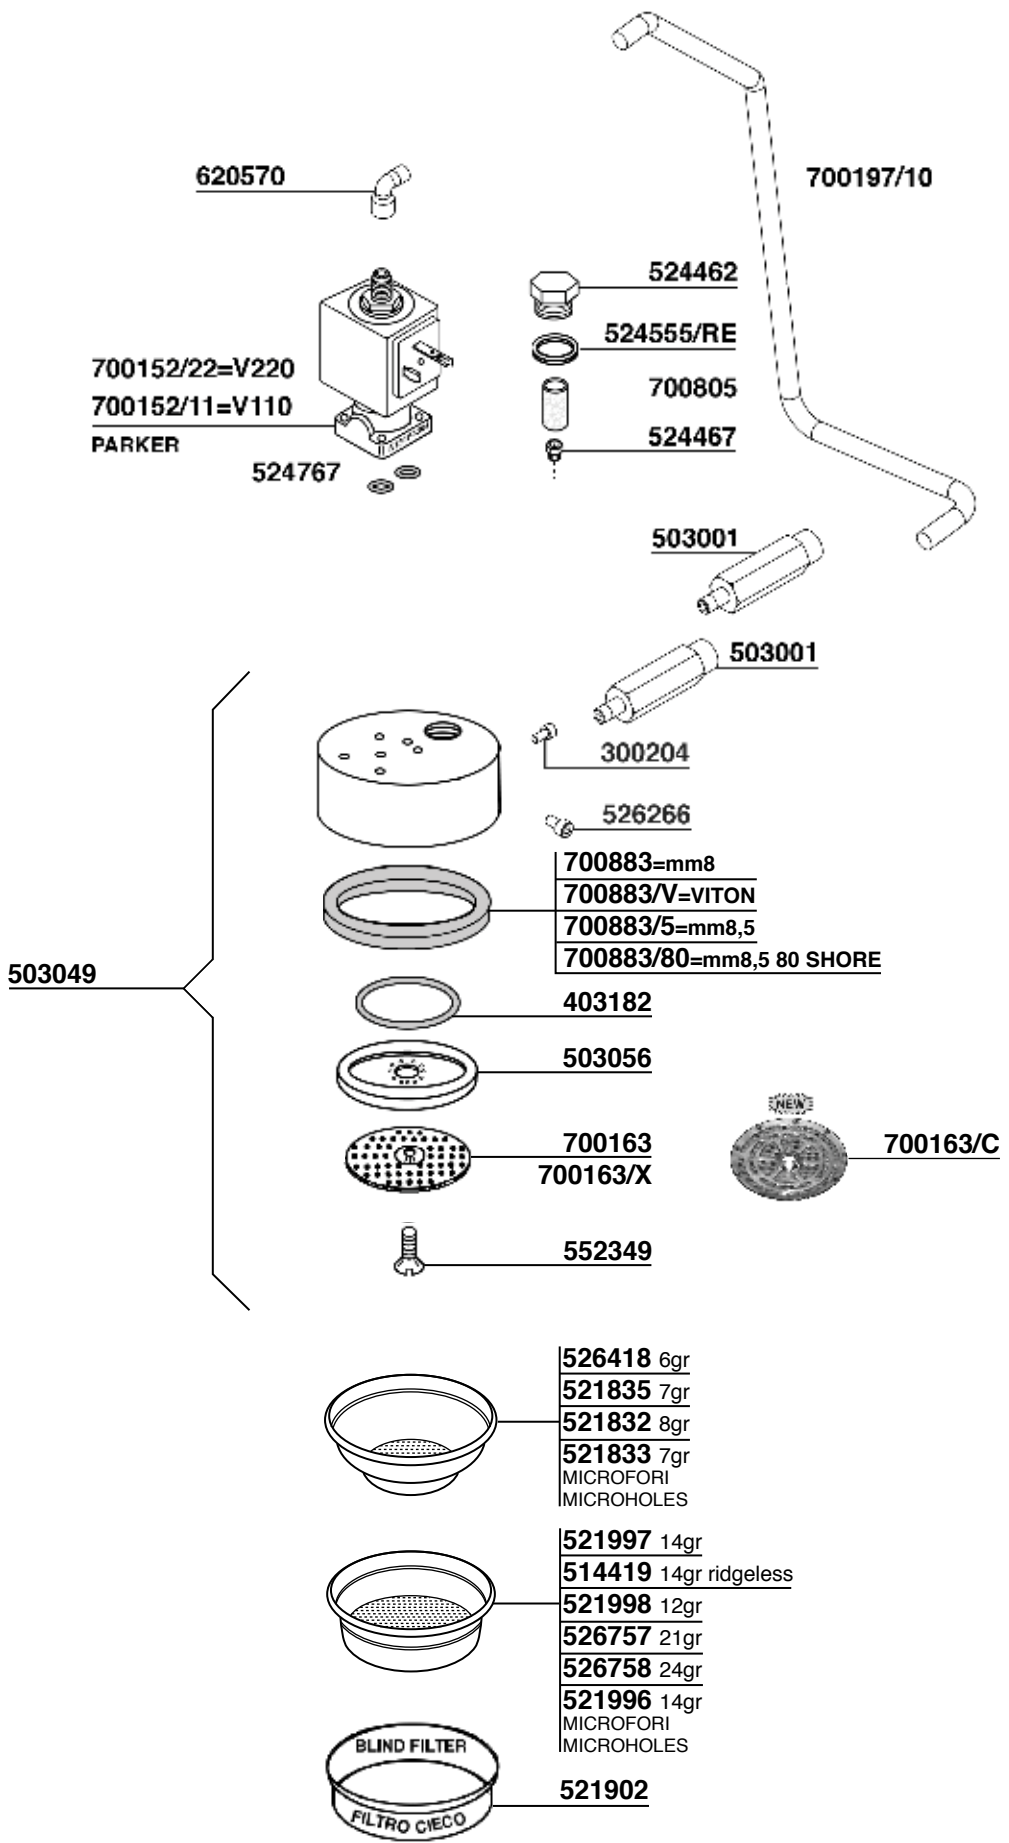

26

528876
STAINLESS STEEL
EXTENSION

632348

530138

**633433=3 HOLES
FEMALE**

**633433/4=4 HOLES
FEMALE**

28

30