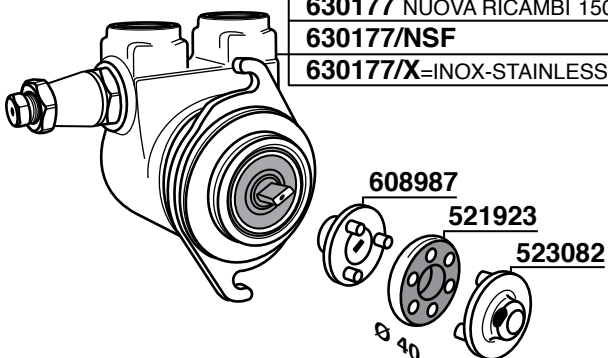

TRONIC-STAR-E91-DUE

SPECIAL-EXPRESS-COMPACT

NEW E61

630177 NUOVA RICAMBI 150 Lt/h
630177/NSF
630177/X=INOX-STAINLESS STEEL

630178 ROTOFLOW 150 Lt/h

ELETTROPOMPE

256

FASCETTA IN NYLON 6,6