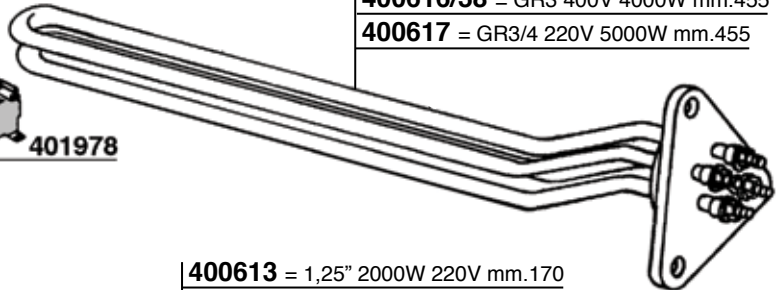

529575/30

400819
400819/T=TEFLON

401978

- 400614 = GR1 220V 1800W mm.170
- 400620 = GR1 110V 1800W mm.170
- 400615 = GR2 220V 3000W mm.330
- 400621 = GR2 110V 3000W mm.330
- 401834 = GR2 220V 3500W mm.340
- 404580 = GR2 220/380V 4500W mm.335
- 400616 = GR3 220V 4000W mm.455
- 400616/38 = GR3 400V 4000W mm.455
- 400617 = GR3/4 220V 5000W mm.455