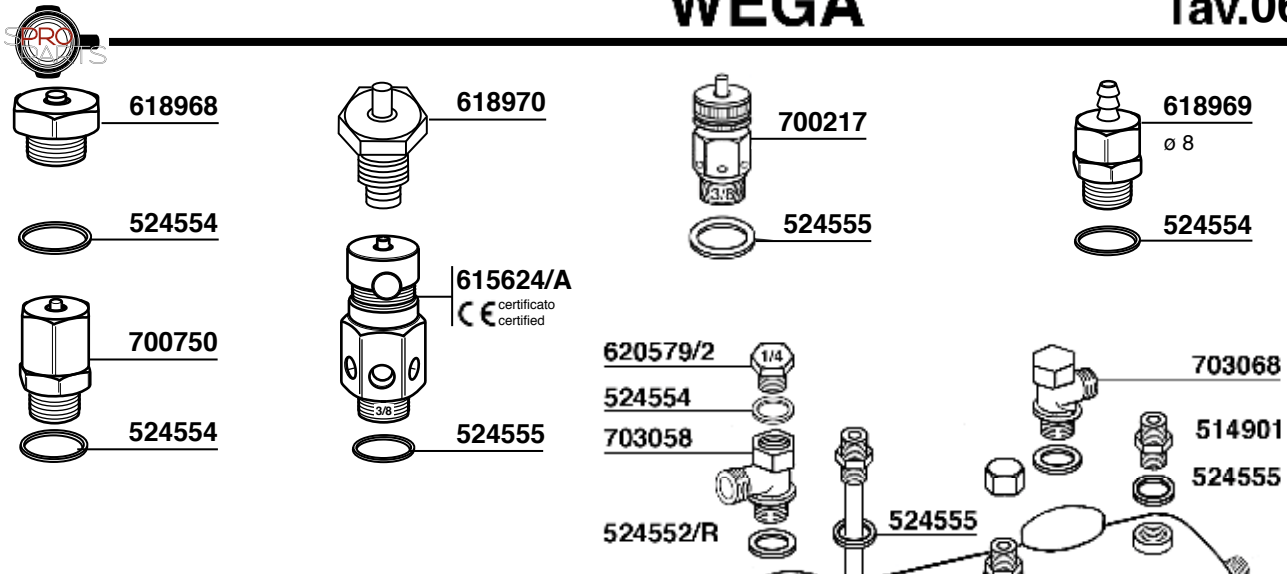

WEGA VENERE

242

- | | |
|--|--|
| 6 POLI | 703001 GR1 2000W 220/380V mm. 170 |
| | 703001/11 GR1 2000W 110V mm. 170 |
| | 703002 GR2 3000W 220/380V mm. 290 |
| | 703003 GR3 3700W 220/380V mm.570 |
| | 703069 GR2 4500W 220/380V mm. 310 |
| 4 POLI | 703004 GR3/4 5000W 220/380V mm. 570 |
| | 700731/22 GR1 2000W 220V mm. 160 |
| | 700731/11 GR1 1700W 110V mm. 175 |
| | 700732/22 GR2 2600W 220V mm. 305 |
| | 700778 GR3 3700W 220V mm. 515 |
| 633092 GR3-4 6500W 220V mm. 500 | |