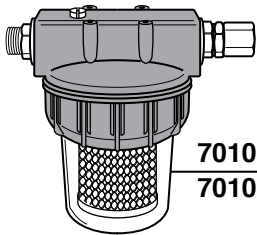

701031 5" 1/2" MM
701030 5" 3/4" MM

KIT CARTUCCIA CARBONI ATTIVI
PER DEPURATORI MANUALI
ACTIVATED CARBON CARTRIDGE KIT
FOR MANUAL SOFTENERS

701034 5" 3/8" MF
701035 5" 3/4" MF