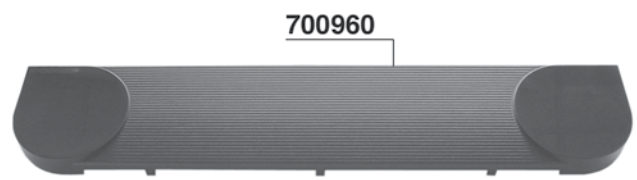

700960

FIANCHETTO INFERIORE DX-SX
LOWER RS-LS PLASTIC PANEL