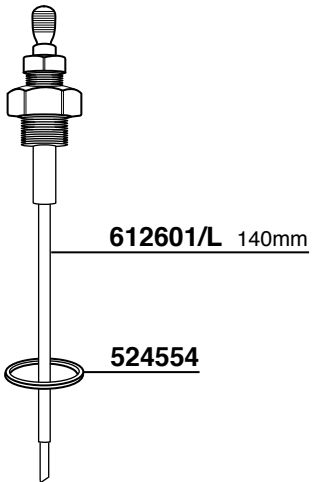

632348

530138

633433=3 HOLES
FEMALE

633433/4=4 HOLES
FEMALE

238

240

700181/22=V220	700179/22=V220
700181/11=V110	700179/11=V110
LUCIFER	PARKER

700301/22=V220	700152/22=V220
700301/11=V110	700152/11=V110
LUCIFER	PARKER