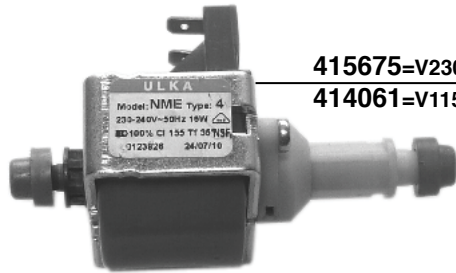

CLUB - LADY

**MICROPOMPA VAPORE
STEAM MICROPUMP**