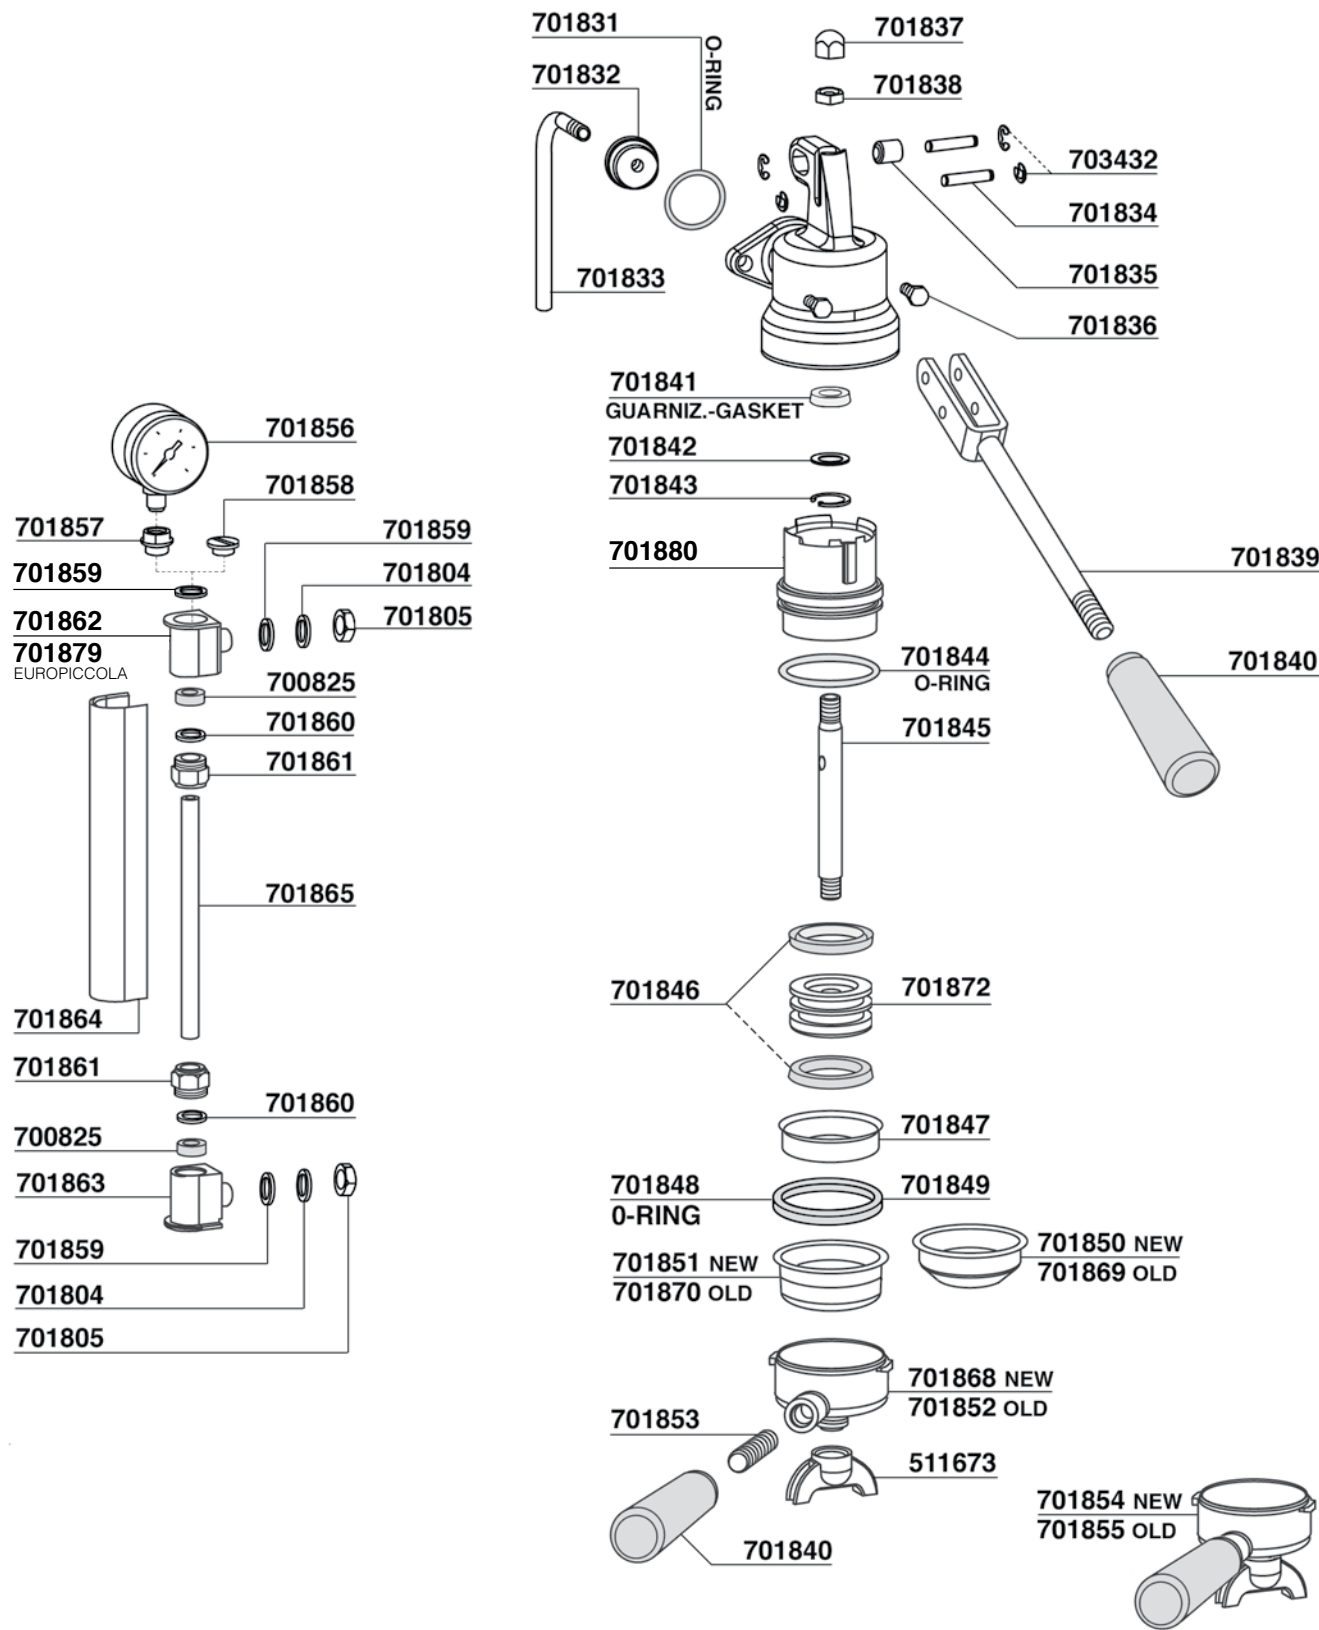

EUROPICCOLA - PROFESSIONAL MODELLO CROMATO - CHROMED MODEL

198

KIT COMPLETO GUARIZIONI EUROPICCOLA COD. 701866
EUROPICCOLA GASKET COMPLETE KIT

KIT COMPLETO GUARNIZIONI PROFESSIONAL COD. 701867
PROFESSIONAL GASKET COMPLETE KIT