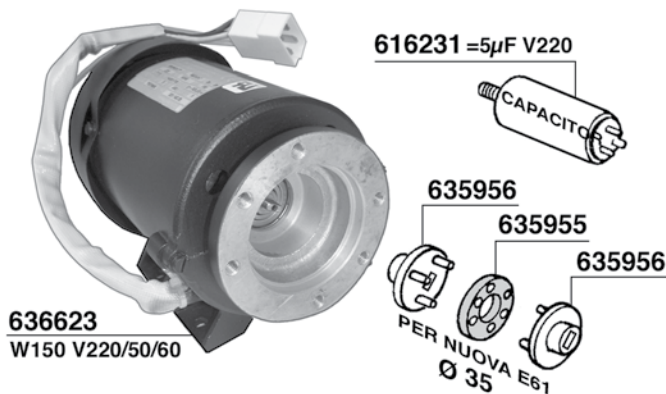

ELETTROPOMPE COMPATIBILI FAEMA

TRONIC-STAR-E91-DUE

SPECIAL-EXPRESS-COMPACT

NEW E61

ELETTROPOMPE

256

TUBI

TUBI GOMMA - RUBBER HOSES FOOD QUALITY - BAR 25 - t.110°C