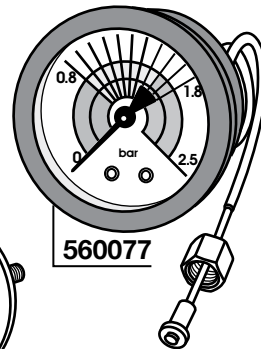

401378
401378/T
TEFLON

401911 1" 220V 1350W 135mm
401912 1" 110V 1350W 135mm