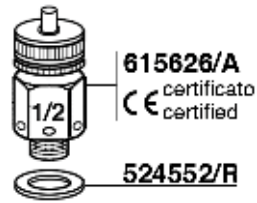

- 400614 GR1 220V 1800W
- 400615 GR2 220V 3000W
- 401834 GR2 220V 3500W
- 400615/38 GR2 380V 3000W
- 460059 MINIMAX GR2 220V 2700W 250mm
- 400616 GR3 220V 4000W
- 400617 GR3/4 220V 5000W

529575/30

400613 1,25" 2000W 220V 170mm
700858/22 1,25" 220V 1500W 140mm

401378
401378/T
TEFLON

401911 1" 220V 1350W 135mm
401912 1" 110V 1350W 135mm

700269
460054

460069 GR1 COMPACT GR2
460068 GR2

460056

612601 120mm

524554

460054
700269