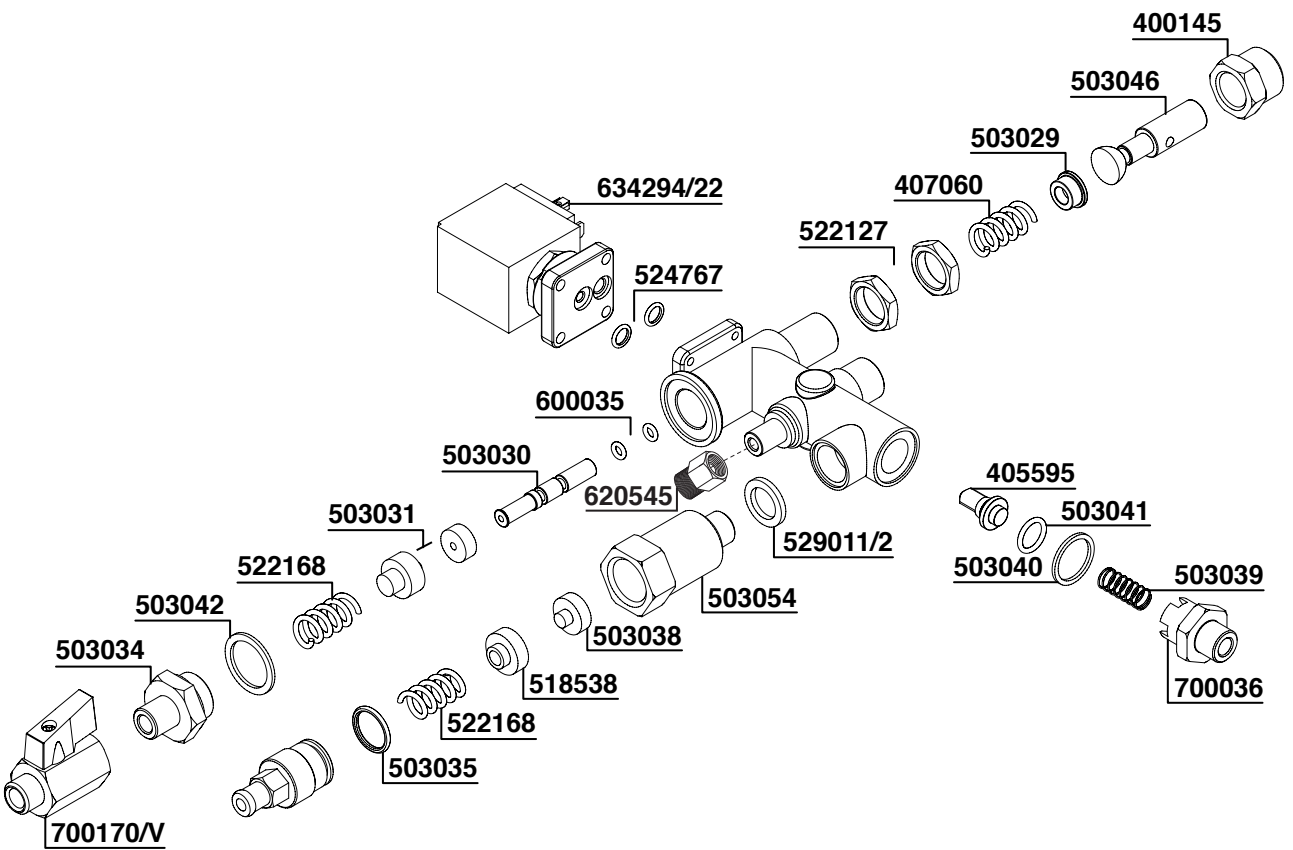

590001
CROMATO
CHROMED

528876
STAINLESS STEEL
EXTENSION

632348

530138

**633433=3 HOLES
FEMALE**

**633433/4=4 HOLES
FEMALE**

28

30