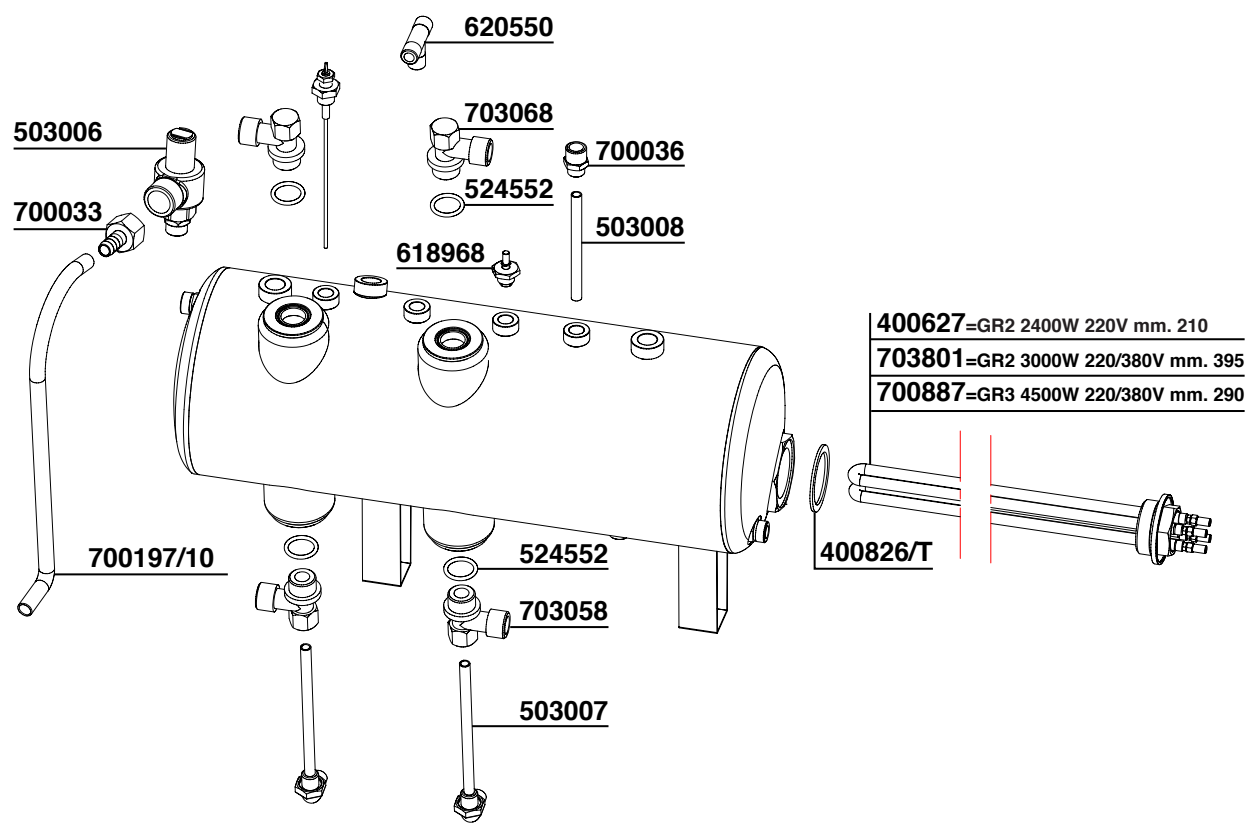

590001
CROMATO
CHROMED

528876
STAINLESS STEEL
EXTENSION

632348

530138

**633433=3 HOLES
FEMALE**

**633433/4=4 HOLES
FEMALE**

28

30