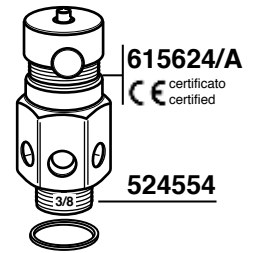

- 400614 GR1 220V 1800W
- 400615 GR2 220V 3000W
- 401834 GR2 220V 3500W
- 400615/38 GR2 380V 3000W
- 460059 MINIMAX GR2 220V 2700W 250mm
- 400616 GR3 220V 4000W
- 400617 GR3/4 220V 5000W

529575/30

400613 1,25" 2000W 220V 170mm
700858/22 1,25" 220V 1500W 140mm

401378
401378/T
TEFLON

401911 1" 220V 1350W 135mm
401912 1" 110V 1350W 135mm

700269
460054

460069 GR1 COMPACT GR2
460068 GR2

460056

612601 120mm

524554

460054
700269