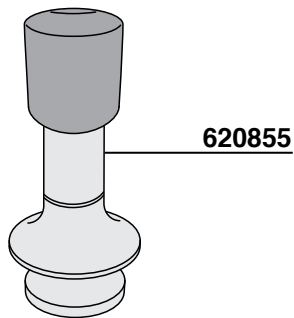

702836

MACAP MODEL MXD Xtreme

315

MACAP MODEL CPS

316

702894 = \varnothing 57,5 mm
702894/52 = \varnothing 52 mm

MACINACAFFE'

MAZZER MODEL: JOLLY - MAJOR