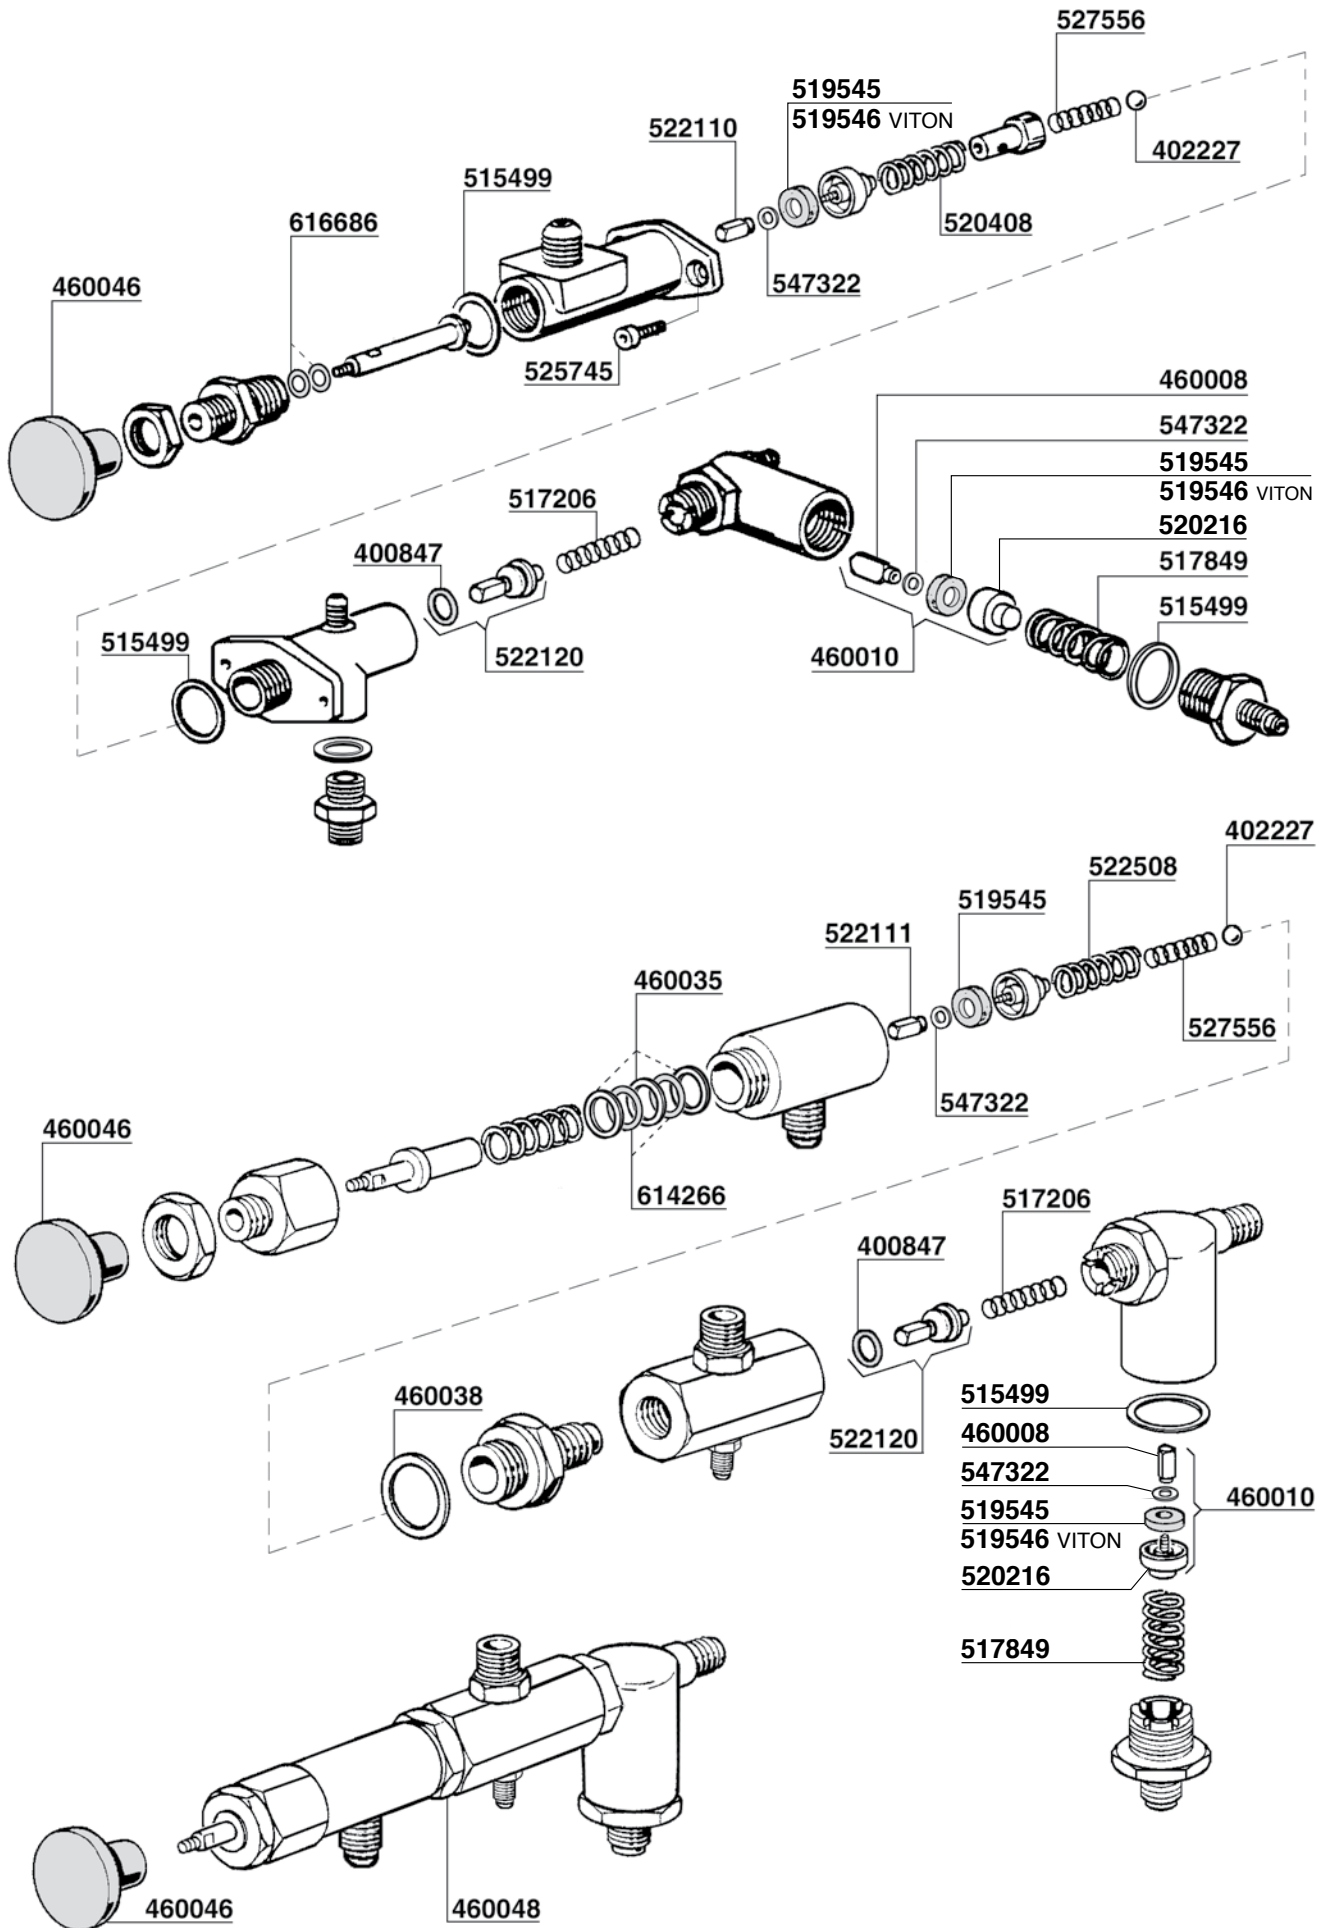

630495

5 cm

11 cm

528874

528875
STAINLESS STEEL
EXTENSION

528872 2 HOLES

528873 4 HOLES

632348

530138

633433=3 HOLES
FEMALE

633433/4=4 HOLES
FEMALE