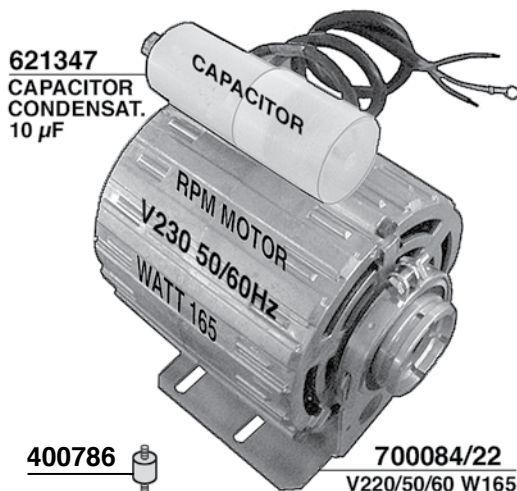

42

CON SONDA WITH PROBE

- 617160/22 ULKA 220V 48W
- 617160/11 ULKA 110V 41W
- 617160/24 ULKA EX5-24V 48W