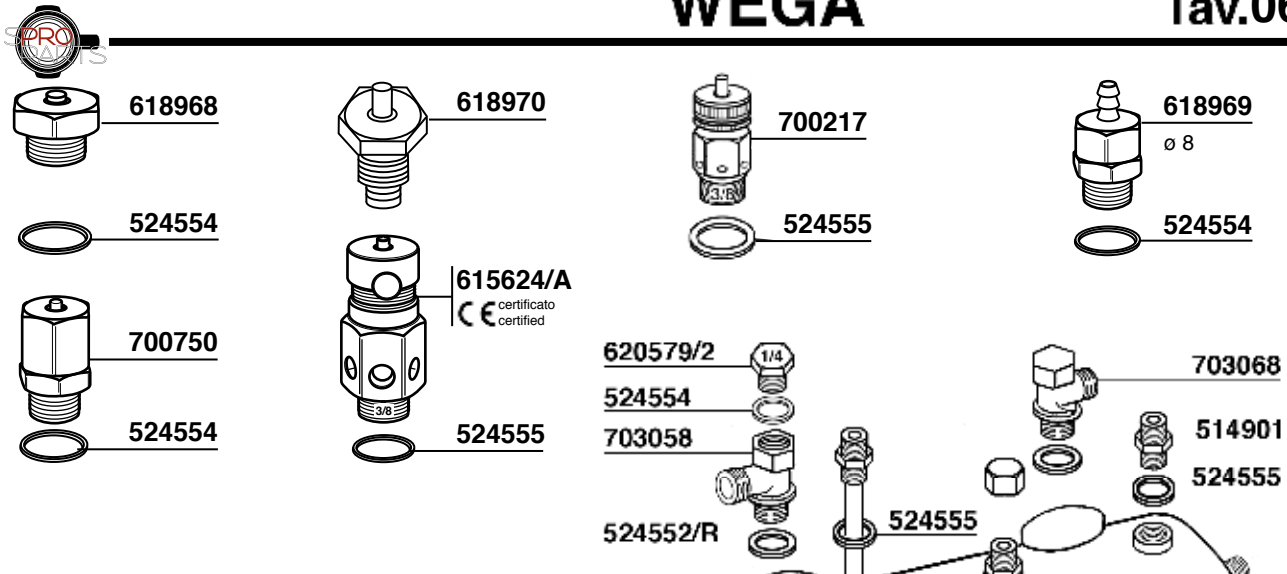

WEGA VENERE

242

- | | | |
|--------|-----------|------------------------------|
| 6 POLI | 703001 | GR1 2000W 220/380V mm. 170 |
| | 703001/11 | GR1 2000W 110V mm. 170 |
| | 703002 | GR2 3000W 220/380V mm. 290 |
| | 703003 | GR3 3700W 220/380V mm.570 |
| | 703069 | GR2 4500W 220/380V mm. 310 |
| 4 POLI | 703004 | GR3/4 5000W 220/380V mm. 570 |
| | 700731/22 | GR1 2000W 220V mm. 160 |
| | 700731/11 | GR1 1700W 110V mm. 175 |
| | 700732/22 | GR2 2600W 220V mm. 305 |
| | 700778 | GR3 3700W 220V mm. 515 |
| | 633092 | GR3-4 6500W 220V mm. 500 |