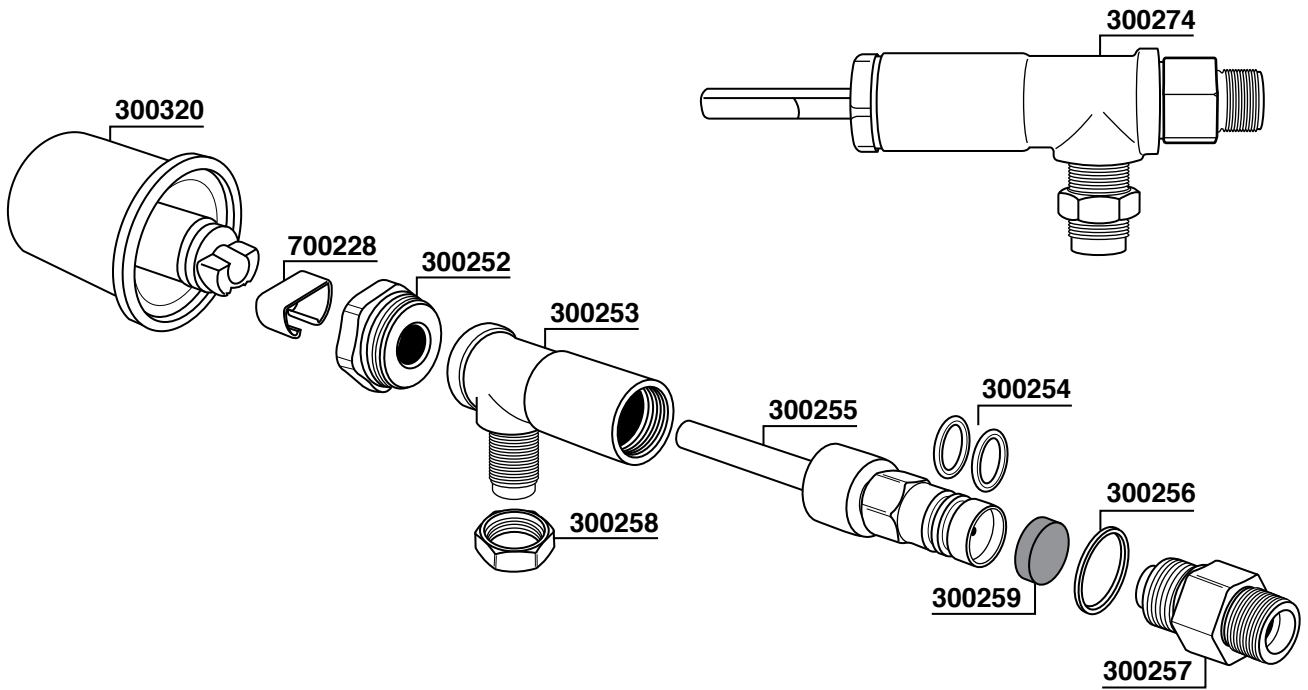

300015 = V220/50/60 BOBINA
 300015/11 = V110/60 COIL
 300015/24 = V24/50/60 COIL

300015 = V220/50/60 BOBINA
 300015/11 = V110/60 COIL
 300015/24 = V24/50/60 COIL

300249=V220 COMPLETE
 300249/11=V110

78

300015 = V220/50/60 BOBINA
 300015/11 = V110/60 COIL
 300015/24 = V24/50/60 COIL