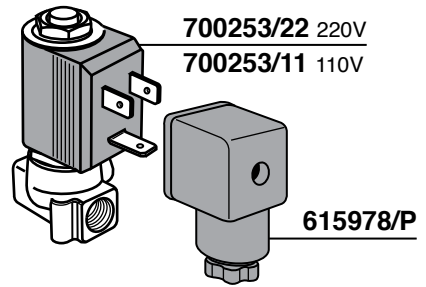

MOTORE RAFFREDDATO AD ACQUA - MOTOR WATERCOOL