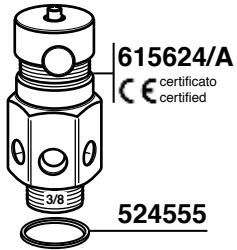

632348

530138

633433=3 HOLES
FEMALE

633433/4=4 HOLES
FEMALE

238

240

700181/22=V220	700179/22=V220
700181/11=V110	700179/11=V110
LUCIFER	PARKER

700301/22=V220	700152/22=V220
700301/11=V110	700152/11=V110
LUCIFER	PARKER