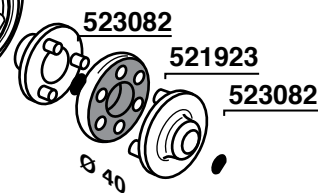

ELETTROPOMPE COMPATIBILI FAEMA

TRONIC-STAR-E91-DUE

SPECIAL-EXPRESS-COMPACT

NEW E61

ELETTROPOMPE

256

TUBI

TUBI GOMMA - RUBBER HOSES FOOD QUALITY - BAR 25 - t.110°C