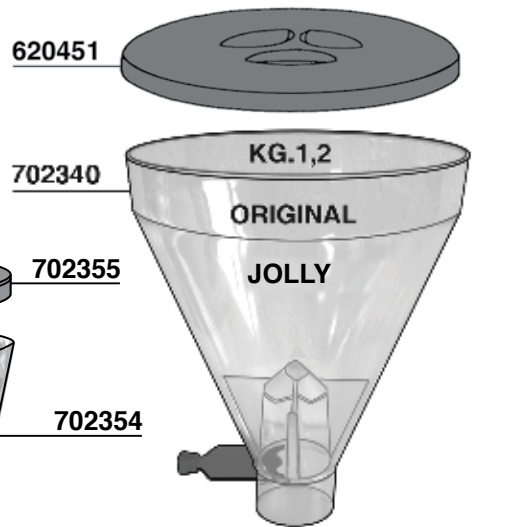

MACINACAFFE'

MAZZER MODEL: JOLLY - MAJOR

JLY =MODEL JOLLY MJR=MODEL MAJOR

S= MANUAL A= AUTOMATIC

317