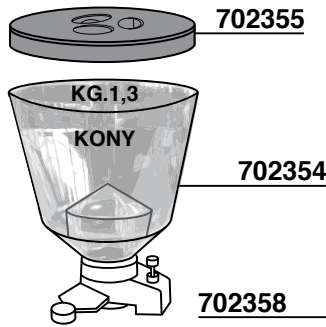

MACINACAFFE'

MAZZER MODEL: JOLLY - MAJOR

JLY =MODEL JOLLY MJR=MODEL MAJOR

S= MANUAL A= AUTOMATIC

317