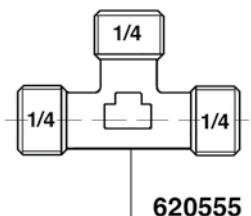

300235=V220/50/60
300235/11=V110/60