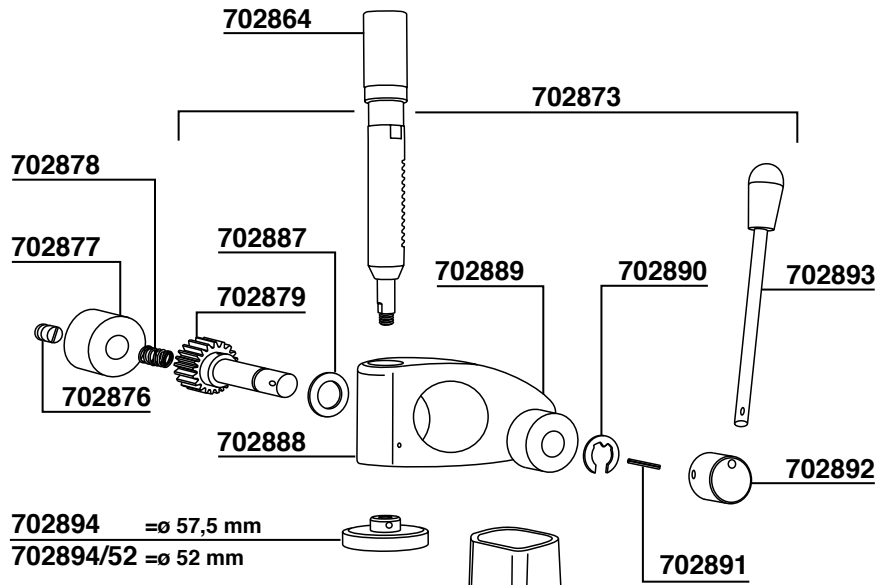

702836

MACAP MODEL MXD Xtreme

315

MACAP MODEL CPS

316

702894 = \varnothing 57,5 mm
702894/52 = \varnothing 52 mm

MACINACAFFE'

MAZZER MODEL: JOLLY - MAJOR