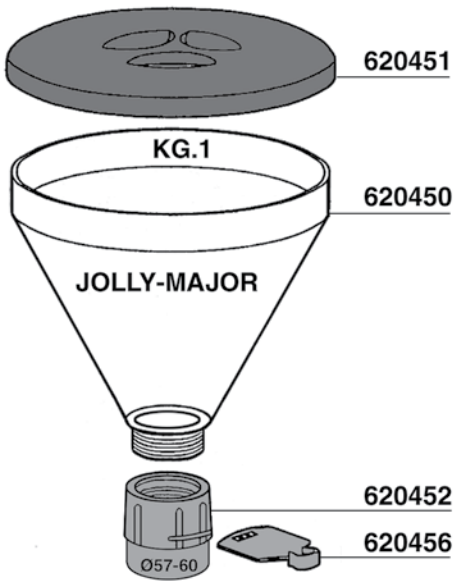

MACINACAFFE'

MAZZER MODEL: JOLLY - MAJOR

JLY =MODEL JOLLY MJR=MODEL MAJOR

S= MANUAL A= AUTOMATIC

317