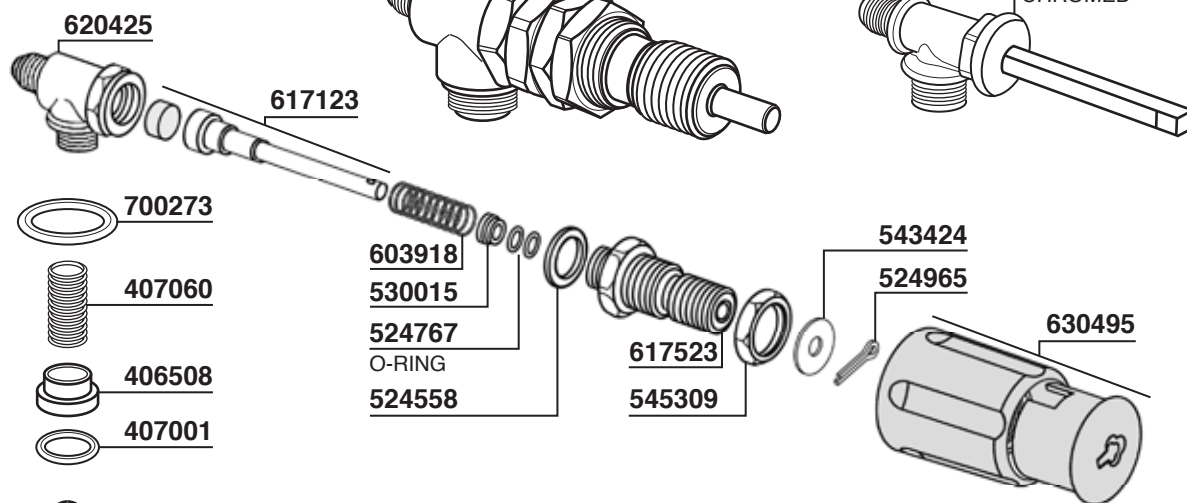

590001
CROMATO
CHROMED

528876
STAINLESS STEEL
EXTENSION

632348

530138

**633433=3 HOLES
FEMALE**

**633433/4=4 HOLES
FEMALE**

28

30