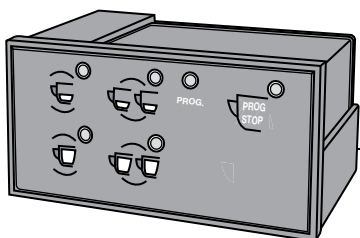

703015

PULSANTIERA + CENTRALINA
TOUCHPAD + ELECTRONIC BOX