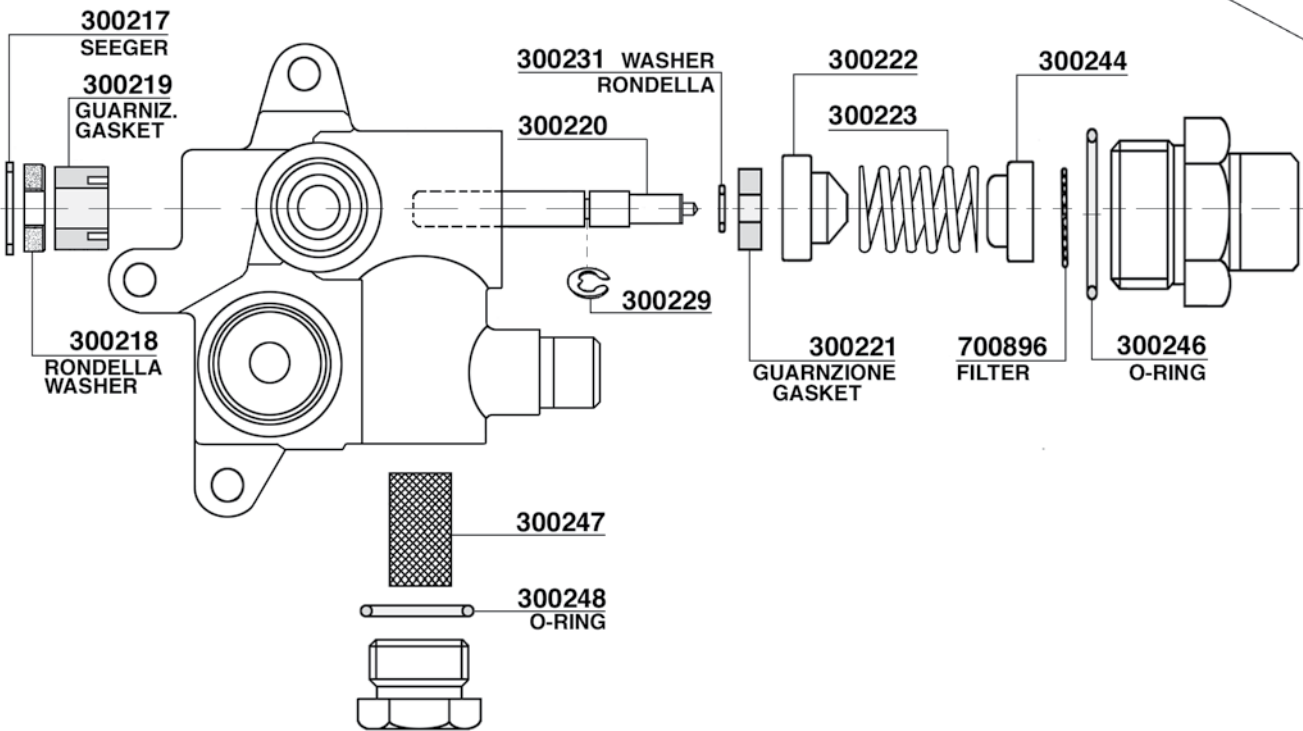

300015 = V220/50/60 BOBINA
 300015/11 = V110/60 COIL
 300015/24 = V24/50/60 COIL

300015 = V220/50/60 BOBINA
 300015/11 = V110/60 COIL
 300015/24 = V24/50/60 COIL

300249=V220 COMPLETE
 300249/11=V110

78

300015 = V220/50/60 BOBINA
 300015/11 = V110/60 COIL
 300015/24 = V24/50/60 COIL