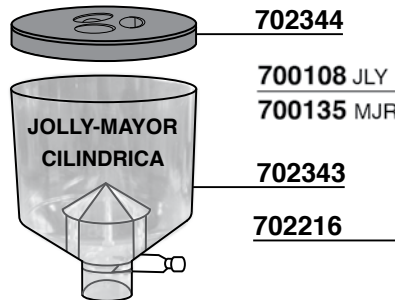

MACINACAFFE'

MAZZER MODEL: JOLLY - MAJOR

JLY =MODEL JOLLY MJR=MODEL MAJOR

S= MANUAL A= AUTOMATIC

317