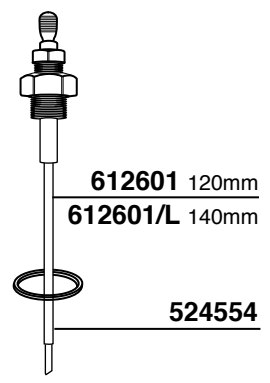

6 POLI	703001	GR1 2000W 220/380V mm. 170
	703001/11	GR1 2000W 110V mm. 170
	703002	GR2 3000W 220/380V mm. 290
	703003	GR3 3700W 220/380V mm.570
	703069	GR2 4500W 220/380V mm. 310
4 POLI	703004	GR3/4 5000W 220/380V mm. 570
	700731/22	GR1 2000W 220V mm. 160
	700731/11	GR1 1700W 110V mm. 175
	700732/22	GR2 2600W 220V mm. 305
	700778	GR3 3700W 220V mm. 515
	633092	GR3-4 6500W 220V mm. 500

1. **MINIWEGA**

703020	1500W 220V mm.95
703020/11	1300W 110V mm.95