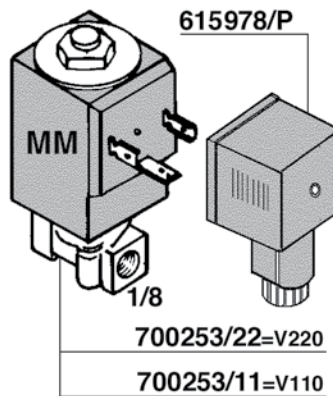

528873 4 HOLES

632348

530138

633433=3 HOLES
FEMALE

633433/4=4 HOLES
FEMALE

700181/22=V220
700181/11=V110
700181/24=V24

BOBINA-COIL

700737 =V220
700737/11=V110