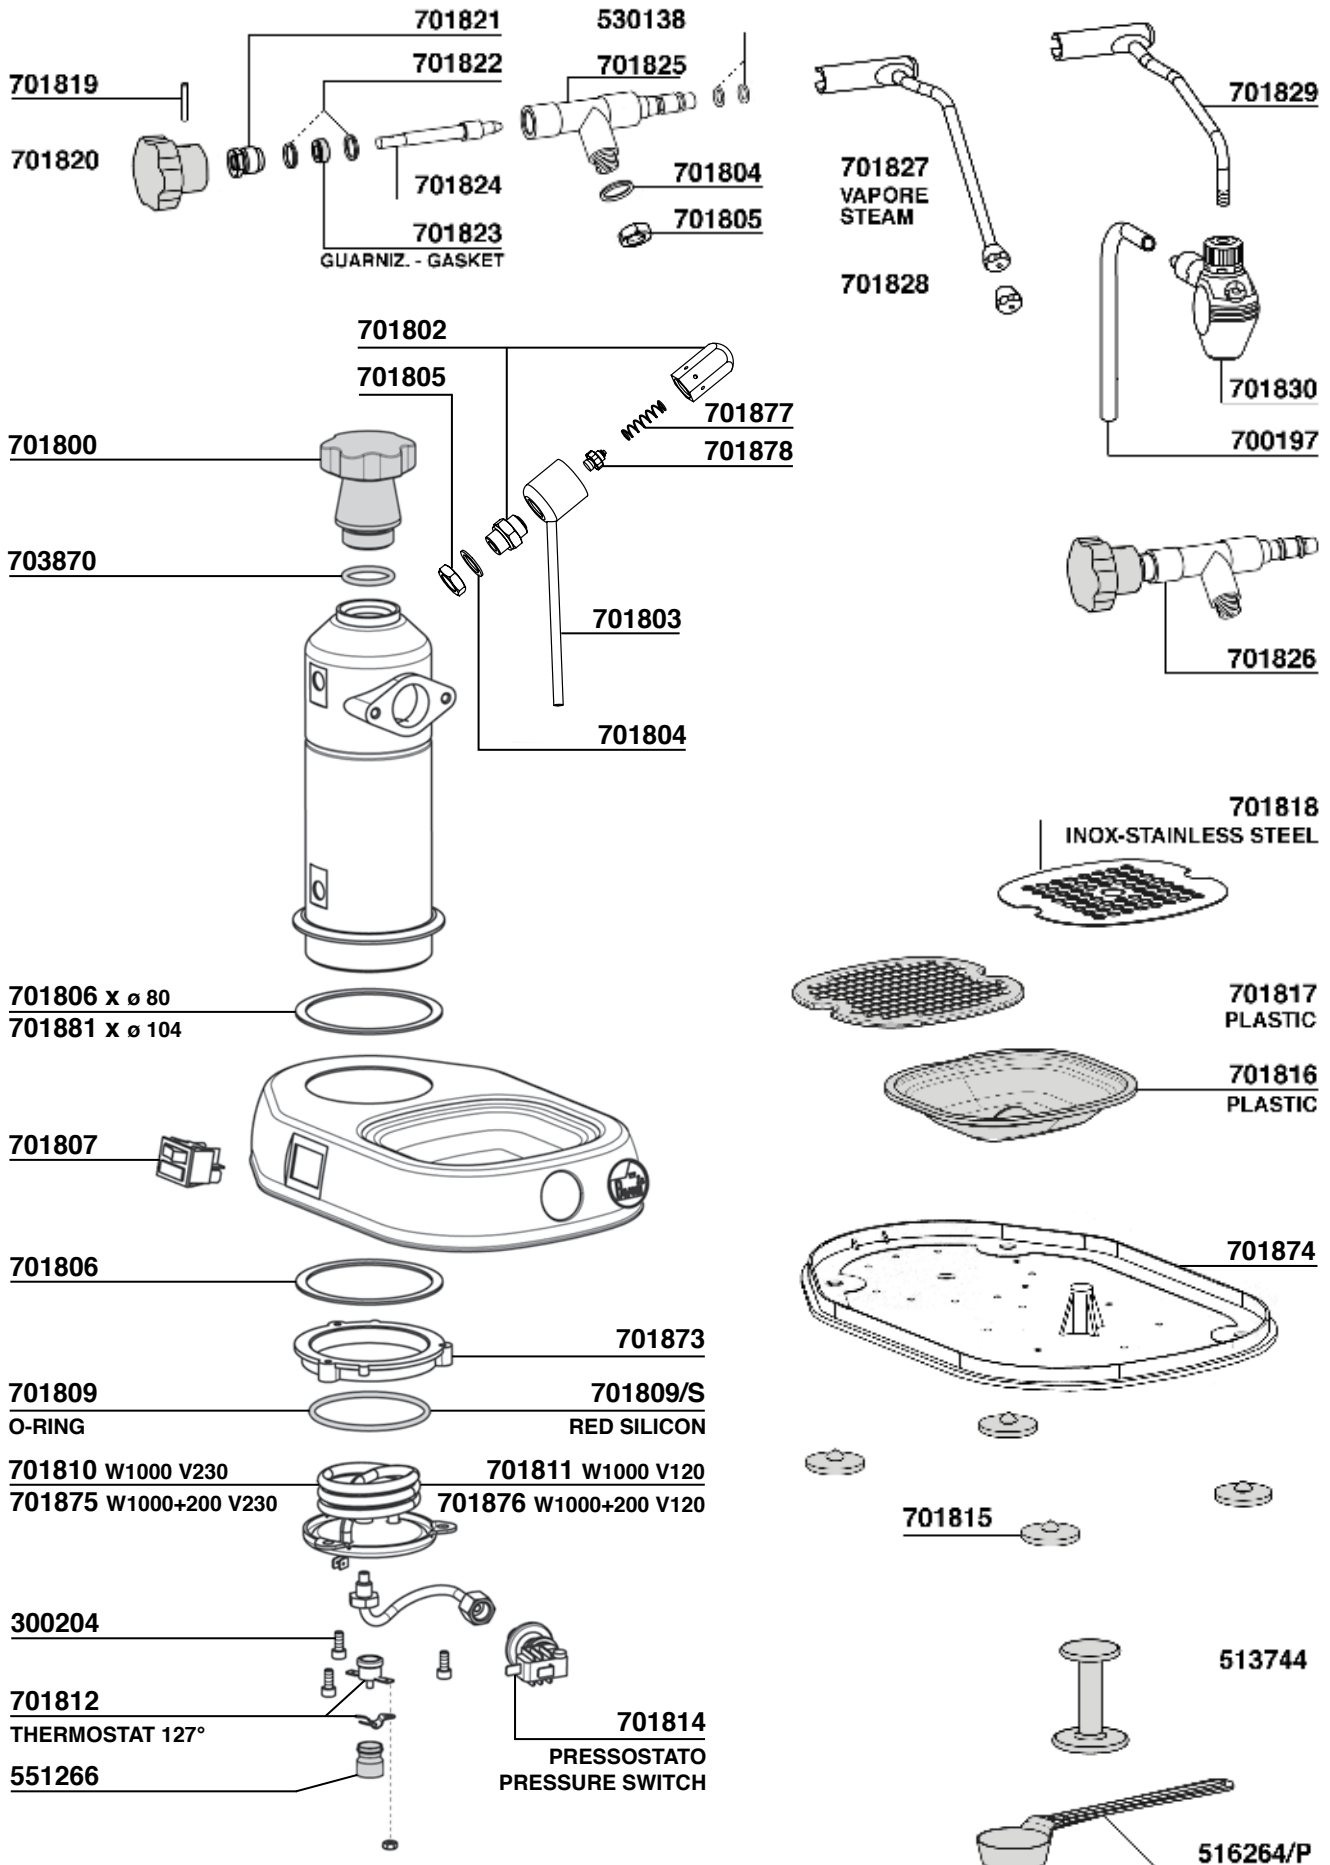

EUROPICCOLA - PROFESSIONAL MODELLO CROMATO - CHROMED MODEL