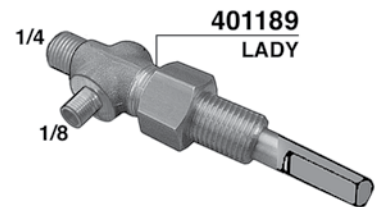

401984 =V220
401984/11=V110

CLUB - LADY
**400836
O-RING**