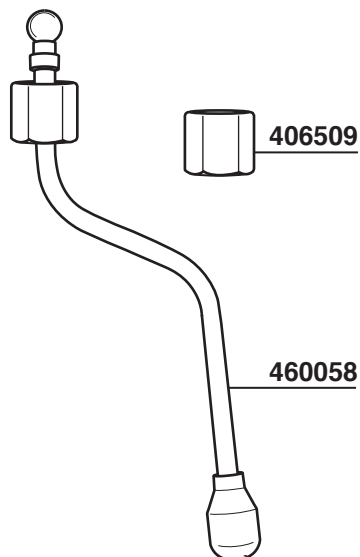

590001
CROMATO
CHROMED

528876
STAINLESS STEEL
EXTENSION

632348

530138

**633433=3 HOLES
FEMALE**

**633433/4=4 HOLES
FEMALE**

28

30