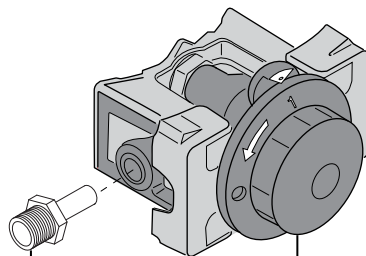

528002

528001

517717

NUOVO TAPPO PLASTICA
NEW PLASTIC CAP

INTERCAMBIABILE
INTERCHANGEABLE

528812

620571 = 1/4 MF

per collegare 300302 e 620392
for connect 300302 and 620392