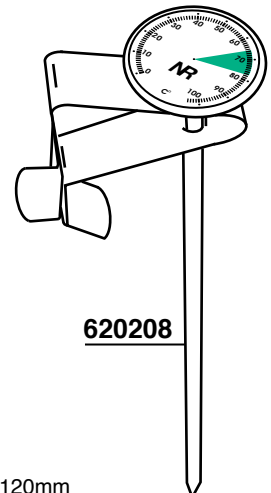

CAPPUCCINO
THERMOMETER
0 - 100 C°

620208

612601 120mm
612601/L 140mm