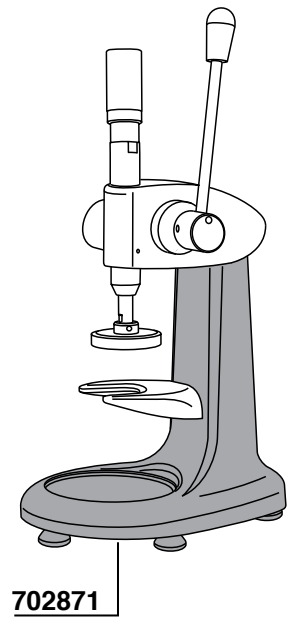

702836

MACAP MODEL MXD Xtreme

315

MACAP MODEL CPS

316

702894 = \varnothing 57,5 mm
702894/52 = \varnothing 52 mm

MACINACAFFE'

MAZZER MODEL: JOLLY - MAJOR