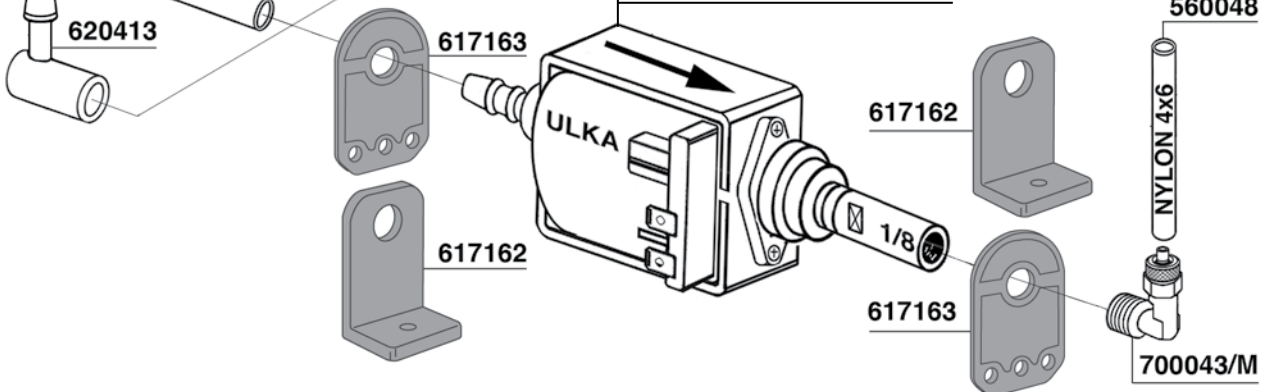

- 617160/22 ULKA 220V 48W
- 617160/11 ULKA 110V 41W
- 617160/24 ULKA EX5-24V 48W