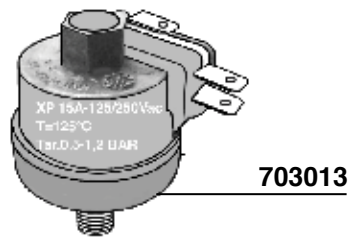

6 POLI	703001	GR1 2000W 220/380V mm. 170
	703001/11	GR1 2000W 110V mm. 170
	703002	GR2 3000W 220/380V mm. 290
	703003	GR3 3700W 220/380V mm.570
	703069	GR2 4500W 220/380V mm. 310
4 POLI	703004	GR3/4 5000W 220/380V mm. 570
	700731/22	GR1 2000W 220V mm. 160
	700731/11	GR1 1700W 110V mm. 175
	700732/22	GR2 2600W 220V mm. 305
	700778	GR3 3700W 220V mm. 515
	633092	GR3-4 6500W 220V mm. 500

1. **MINIWEGA**

703020	1500W 220V mm.95
703020/11	1300W 110V mm.95