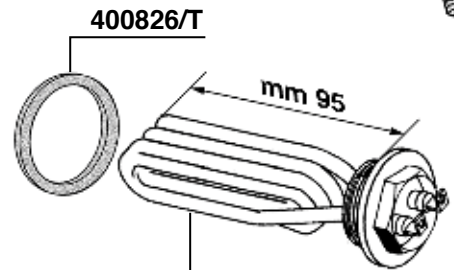

WEGA VENERE

242

- | | | |
|--------|-----------|------------------------------|
| 6 POLI | 703001 | GR1 2000W 220/380V mm. 170 |
| | 703001/11 | GR1 2000W 110V mm. 170 |
| | 703002 | GR2 3000W 220/380V mm. 290 |
| | 703003 | GR3 3700W 220/380V mm.570 |
| | 703069 | GR2 4500W 220/380V mm. 310 |
| 4 POLI | 703004 | GR3/4 5000W 220/380V mm. 570 |
| | 700731/22 | GR1 2000W 220V mm. 160 |
| | 700731/11 | GR1 1700W 110V mm. 175 |
| | 700732/22 | GR2 2600W 220V mm. 305 |
| | 700778 | GR3 3700W 220V mm. 515 |
| | 633092 | GR3-4 6500W 220V mm. 500 |