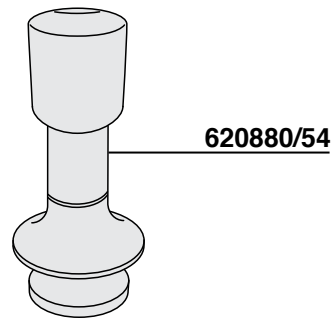

702836

MACAP MODEL MXD Xtreme

315

MACAP MODEL CPS

316

702894 = \varnothing 57,5 mm
702894/52 = \varnothing 52 mm

MACINACAFFE'

MAZZER MODEL: JOLLY - MAJOR