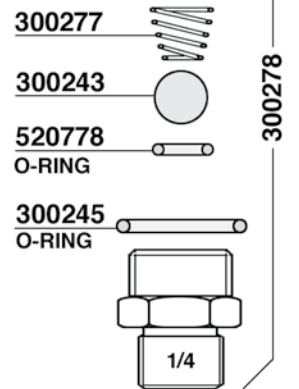

300015 = V220/50/60 BOBINA
 300015/11 = V110/60 COIL
 300015/24 = V24/50/60 COIL

300015 = V220/50/60 BOBINA
 300015/11 = V110/60 COIL
 300015/24 = V24/50/60 COIL

300249=V220 COMPLETE
 300249/11=V110

78

300015 = V220/50/60 BOBINA
 300015/11 = V110/60 COIL
 300015/24 = V24/50/60 COIL