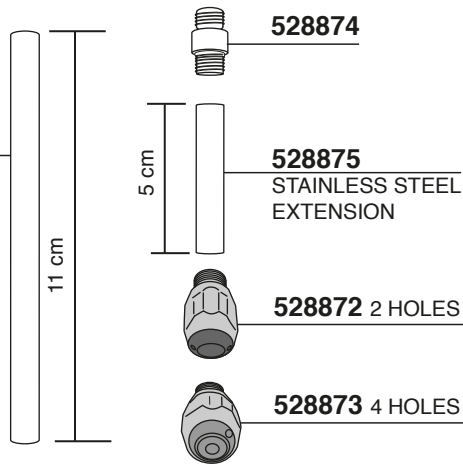

590001
CROMATO
CHROMED

528876
STAINLESS STEEL
EXTENSION

632348

530138

**633433=3 HOLES
FEMALE**

**633433/4=4 HOLES
FEMALE**

28

30