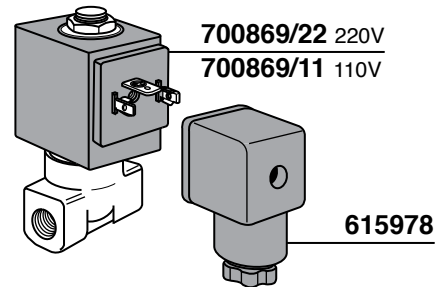

MOTORE RAFFREDDATO AD ACQUA - MOTOR WATERCOOL