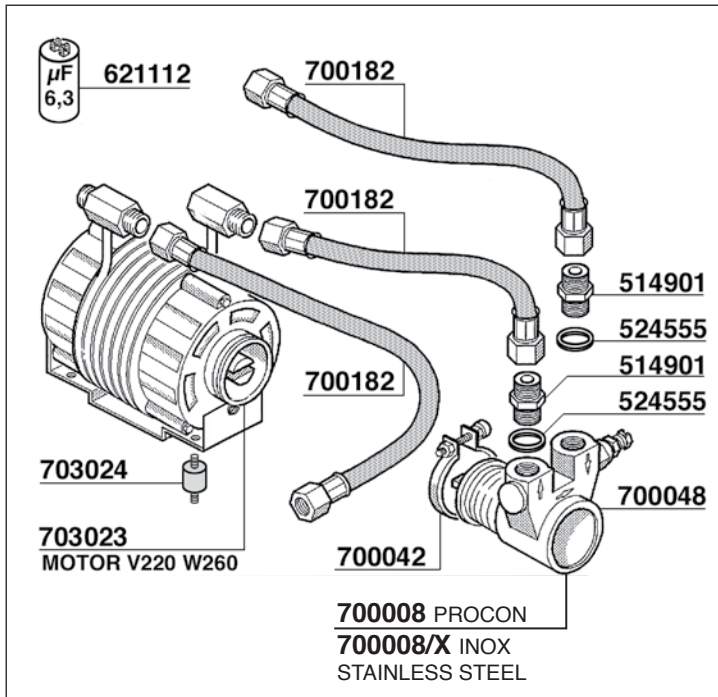

MOTORE RAFFREDDATO AD ACQUA - MOTOR WATERCOOL