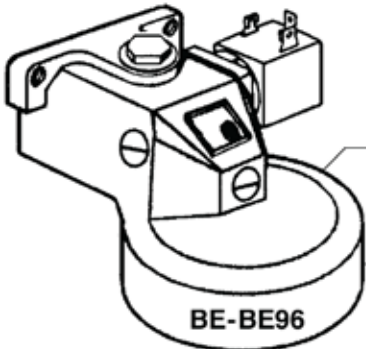

521902

PER CIALDA - FOR POD

409169 = 1 CAFFE' h 16mm
407108 = 1 CAFFE' h 17mm
407109 = 2 CAFFE' h 22mm

402453=BE V220
RACC.3/8"
FITTING 3/8"

409327=BE 96 V220
RACC.1/2"
FITTING 1/2"

BE-BE96

BE-BE96

700148/Z