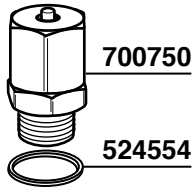

- 400614 GR1 220V 1800W
- 400615 GR2 220V 3000W
- 401834 GR2 220V 3500W
- 400615/38 GR2 380V 3000W
- 460059 MINIMAX GR2 220V 2700W 250mm
- 400616 GR3 220V 4000W
- 400617 GR3/4 220V 5000W

529575/30

400613 1,25" 2000W 220V 170mm
700858/22 1,25" 220V 1500W 140mm

401378
401378/T
TEFLON

401911 1" 220V 1350W 135mm
401912 1" 110V 1350W 135mm

700269
460054

460069 GR1 COMPACT GR2
460068 GR2

460056

612601 120mm

524554

460054
700269