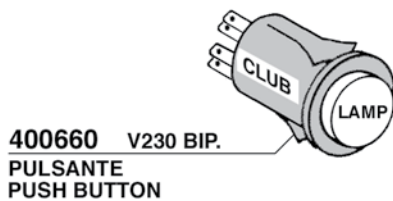

401984 =V220
401984/11=V110

CLUB - LADY
**400836
O-RING**