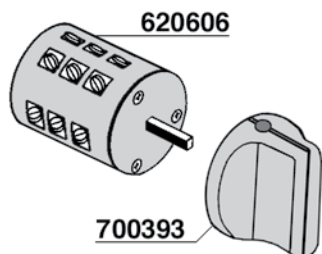

528873 4 HOLES

632348

530138

633433=3 HOLES
FEMALE

633433/4=4 HOLES
FEMALE

700181/22=V220
700181/11=V110
700181/24=V24

BOBINA-COIL

700737 =V220
700737/11=V110