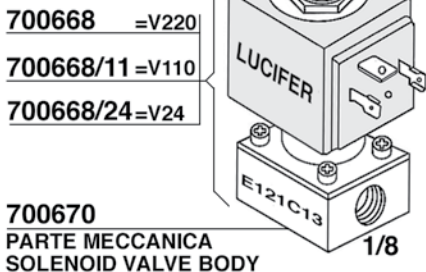

528873 4 HOLES

632348

530138

633433=3 HOLES
FEMALE

633433/4=4 HOLES
FEMALE

700181/22=V220
700181/11=V110
700181/24=V24

BOBINA-COIL

700737 =V220
700737/11=V110