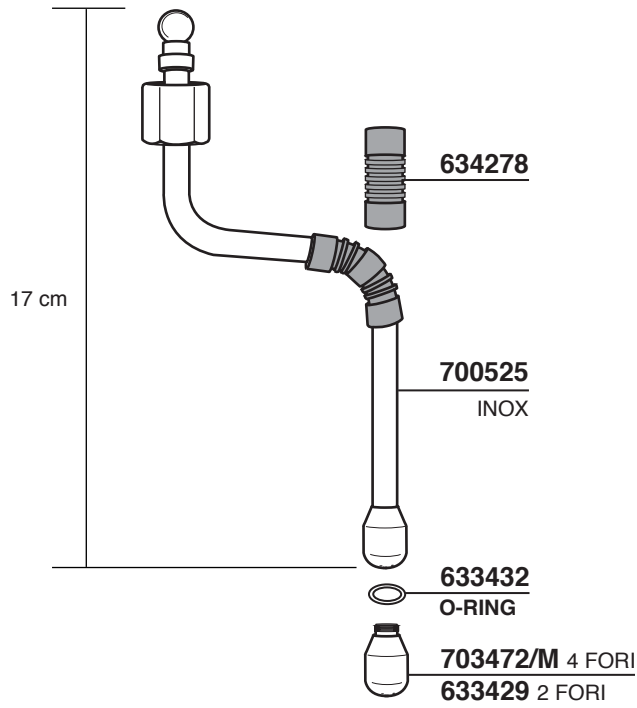

590001
CROMATO
CHROMED

528876
STAINLESS STEEL
EXTENSION

632348

530138

**633433=3 HOLES
FEMALE**

**633433/4=4 HOLES
FEMALE**

28

30