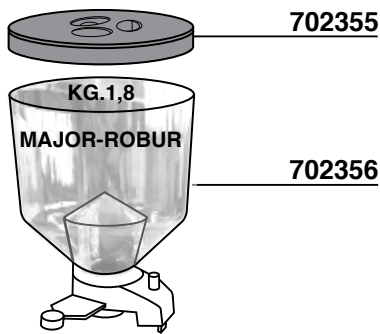

MACINACAFFE'

MAZZER MODEL: JOLLY - MAJOR

JLY =MODEL JOLLY MJR=MODEL MAJOR

S= MANUAL A= AUTOMATIC

317