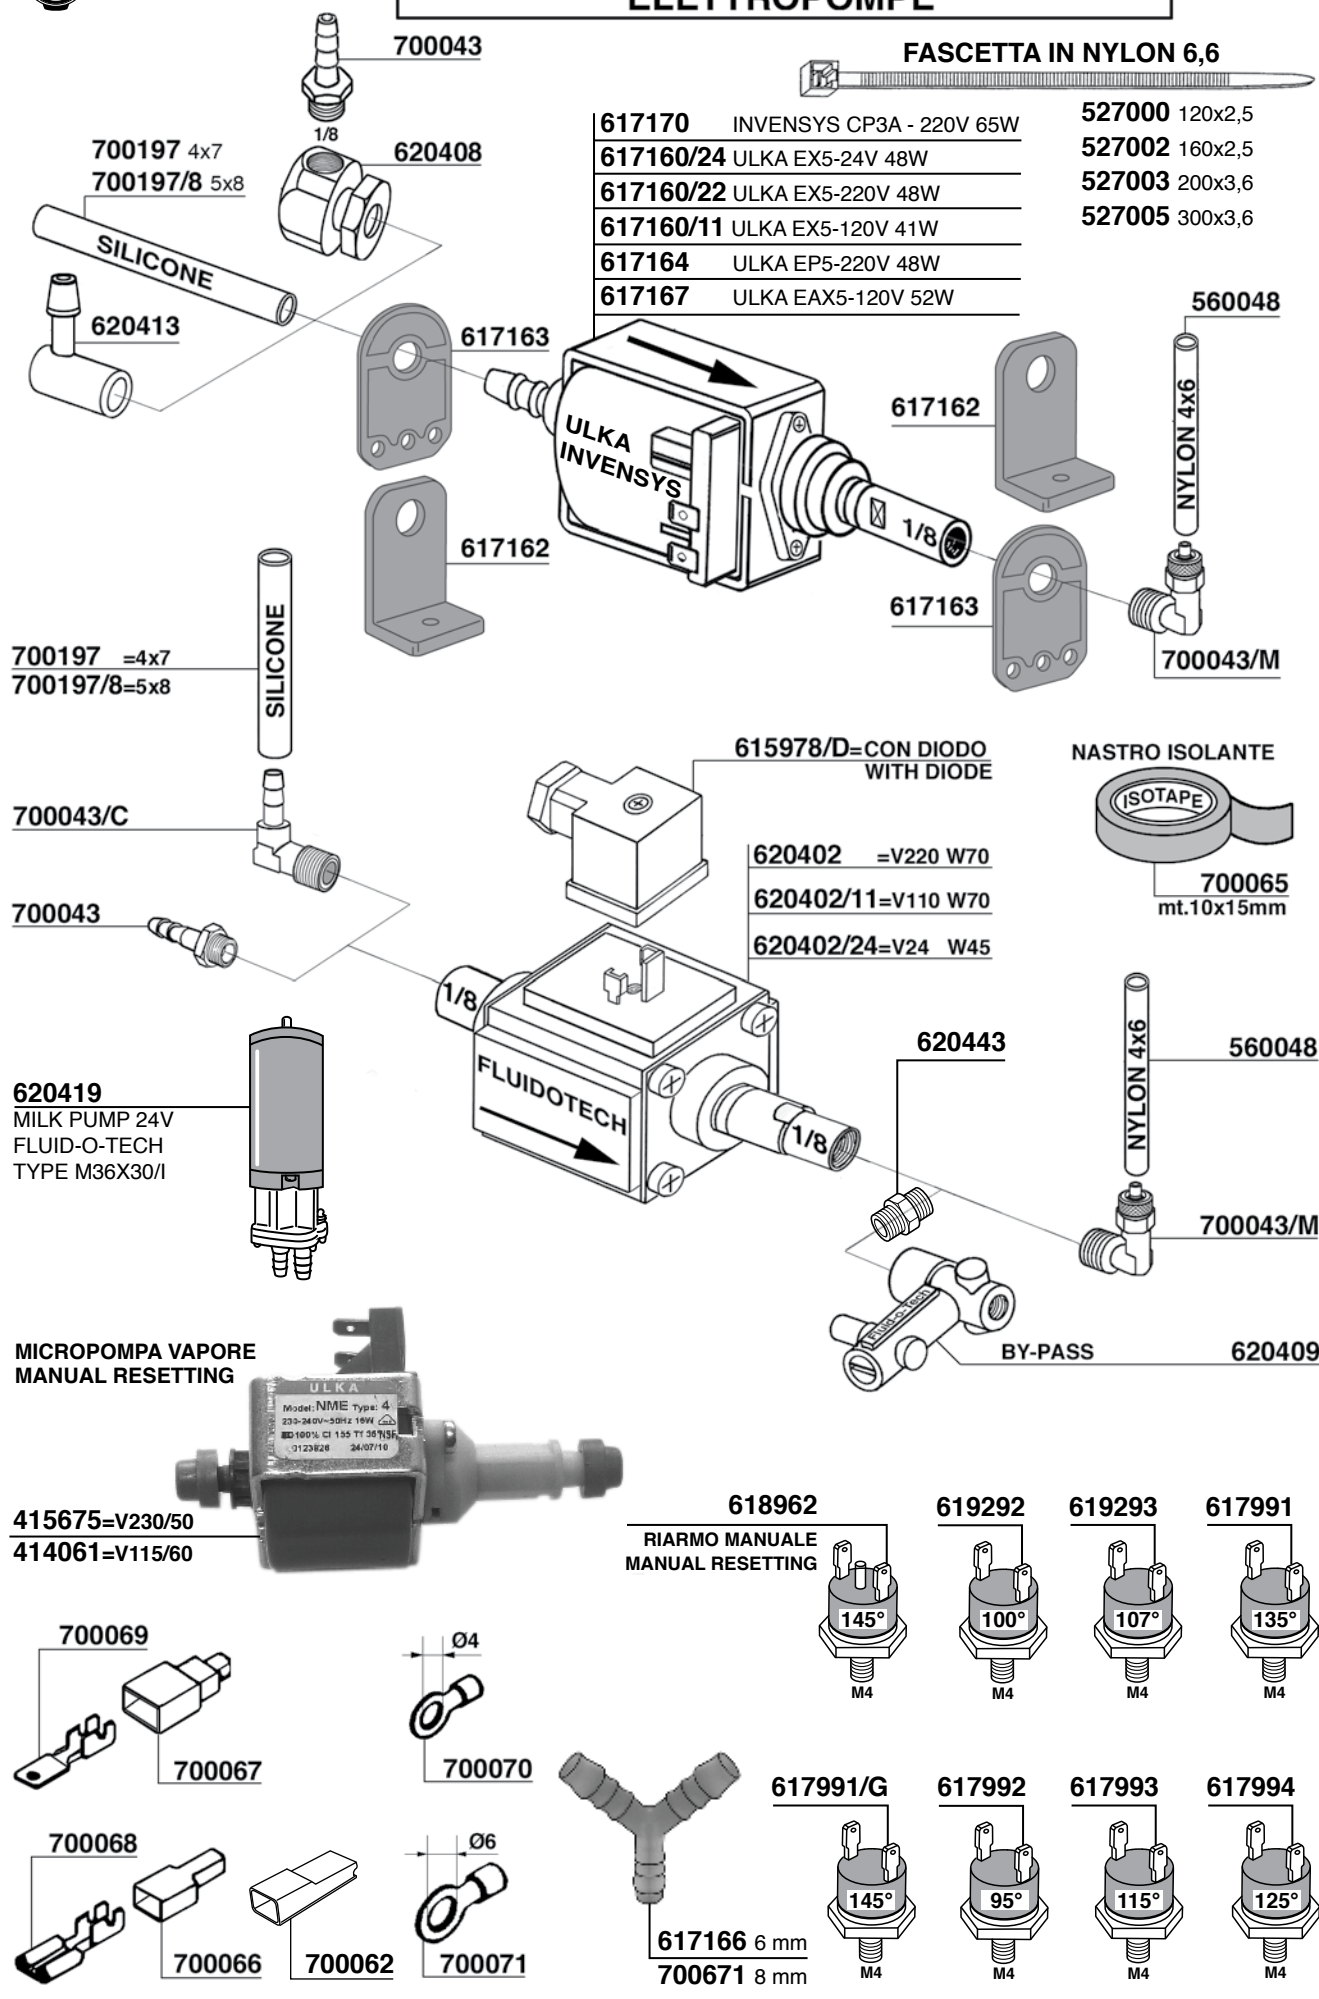

ELETTROPOMPE COMPATIBILI FAEMA

TRONIC-STAR-E91-DUE

SPECIAL-EXPRESS-COMPACT

NEW E61

ELETTROPOMPE

256

TUBI

TUBI GOMMA - RUBBER HOSES FOOD QUALITY - BAR 25 - t.110°C