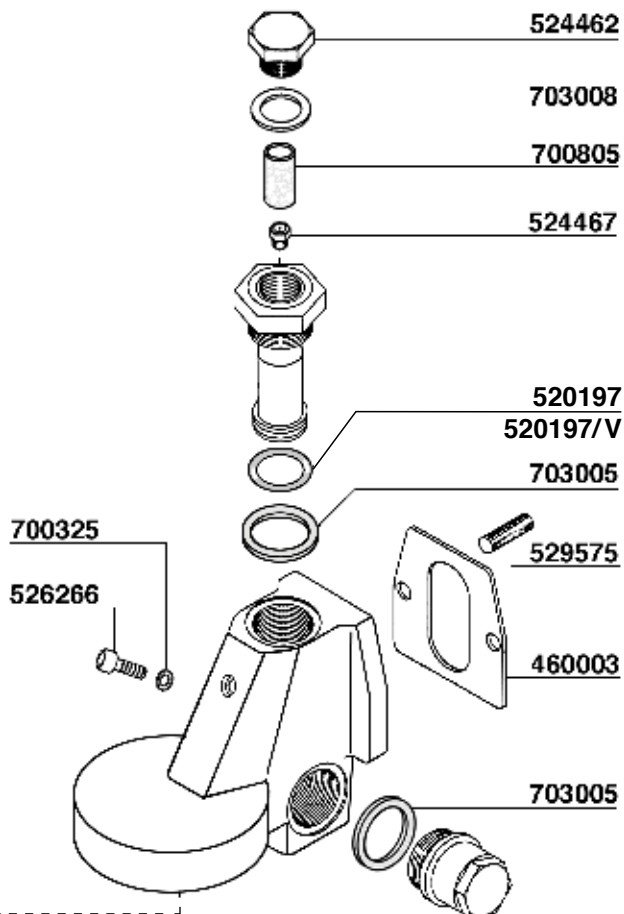

632348

530138

633433=3 HOLES
FEMALE

633433/4=4 HOLES
FEMALE

238

240

700181/22=V220	700179/22=V220
700181/11=V110	700179/11=V110
LUCIFER	PARKER

700301/22=V220	700152/22=V220
700301/11=V110	700152/11=V110
LUCIFER	PARKER