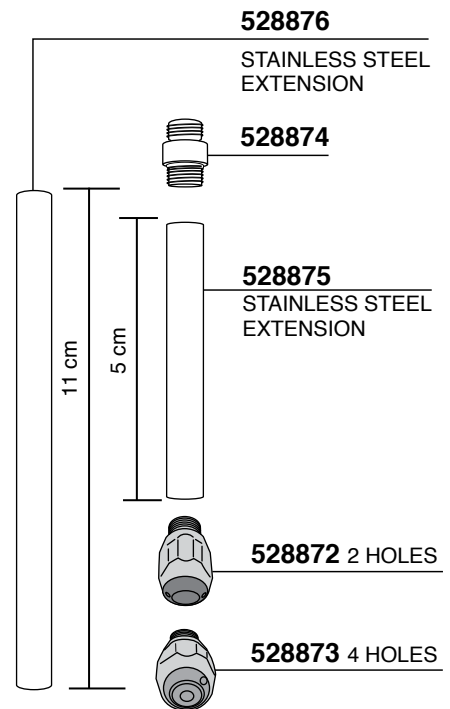

PARTI COMPATIBILI FAEMA Tav.17