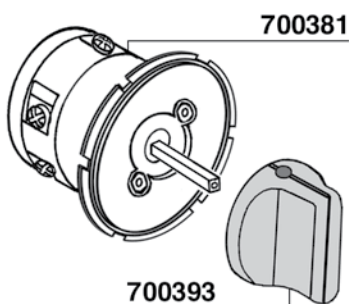

528873 4 HOLES

632348

530138

633433=3 HOLES
FEMALE

633433/4=4 HOLES
FEMALE

700181/22=V220
700181/11=V110
700181/24=V24

BOBINA-COIL

700737 =V220
700737/11=V110