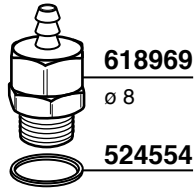

- 400614 GR1 220V 1800W
- 400615 GR2 220V 3000W
- 401834 GR2 220V 3500W
- 400615/38 GR2 380V 3000W
- 460059 MINIMAX GR2 220V 2700W 250mm
- 400616 GR3 220V 4000W
- 400617 GR3/4 220V 5000W

529575/30

400613 1,25" 2000W 220V 170mm
700858/22 1,25" 220V 1500W 140mm

401378
401378/T
TEFLON

401911 1" 220V 1350W 135mm
401912 1" 110V 1350W 135mm

700269
460054

460069 GR1 COMPACT GR2
460068 GR2

460056

612601 120mm

524554

460054
700269