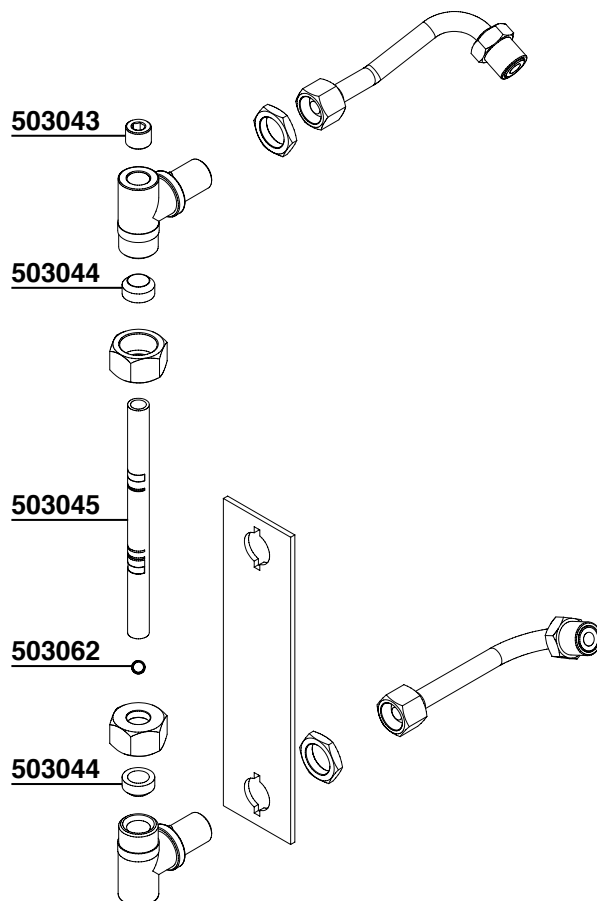

590001
CROMATO
CHROMED

528876
STAINLESS STEEL
EXTENSION

632348

530138

**633433=3 HOLES
FEMALE**

**633433/4=4 HOLES
FEMALE**

28

30