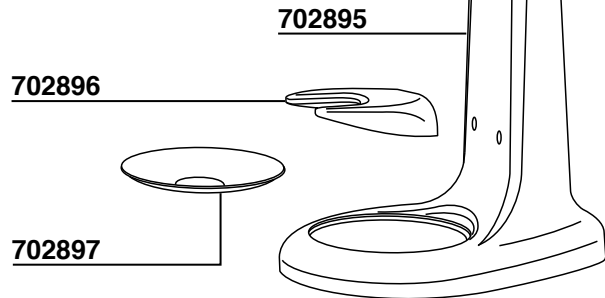

702836

MACAP MODEL MXD Xtreme

315

MACAP MODEL CPS

316

702894 = \varnothing 57,5 mm
702894/52 = \varnothing 52 mm

MACINACAFFE'

MAZZER MODEL: JOLLY - MAJOR