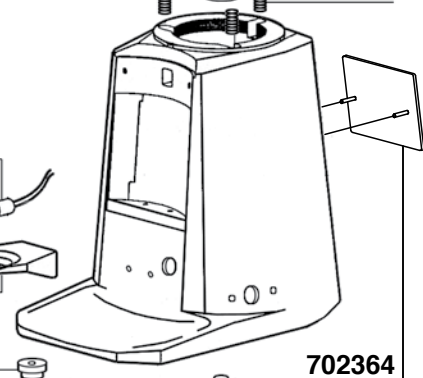

702307 A/V220
702308 A/V380
702309 A/V110

621347 JLY 220V 10mF
702310 JLY 110V 30mF
702311 MJR 220V 16mF
702312 MJR 110V 60mF

702314 A 220V VERDE
702315 A 110V ROSSO

702313

702316

700439