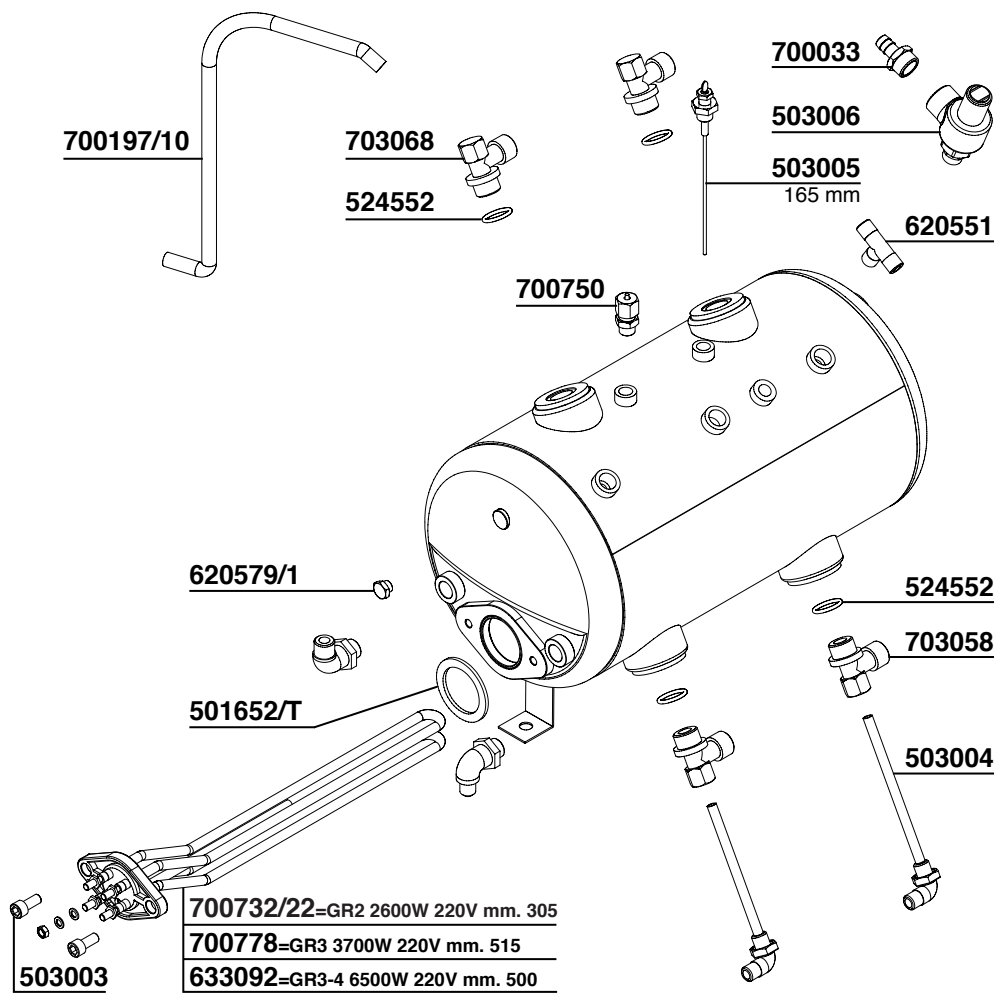

590001
CROMATO
CHROMED

528876
STAINLESS STEEL
EXTENSION

632348

530138

**633433=3 HOLES
FEMALE**

**633433/4=4 HOLES
FEMALE**

28

30