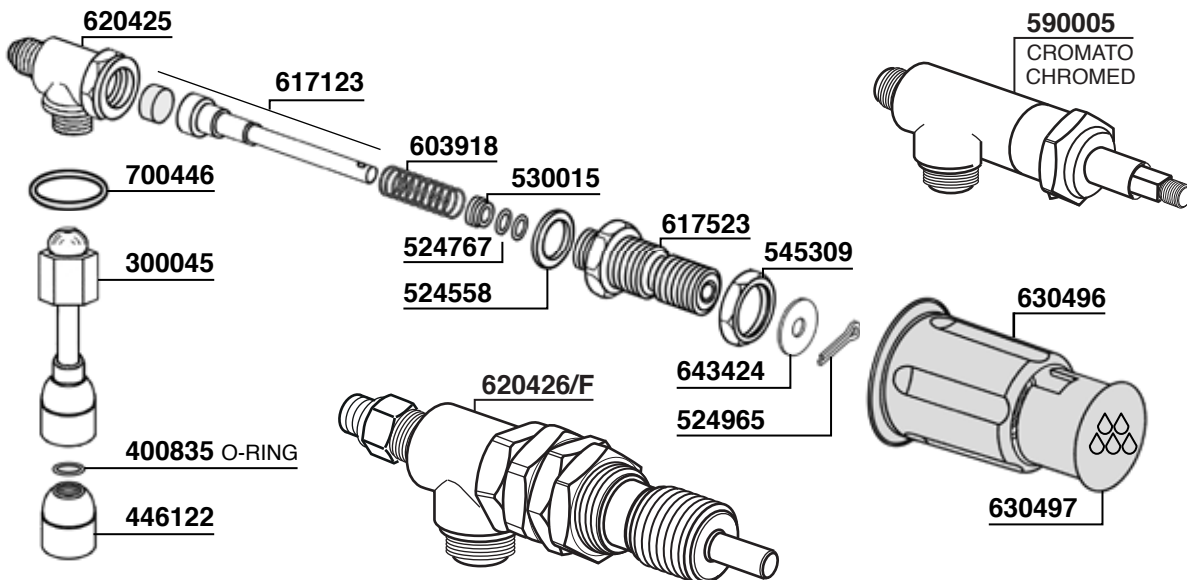

26

590005
CROMATO
CHROMED

630496

630497

620426
620426/X
STAINLESS STEEL

590001
CROMATO
CHROMED