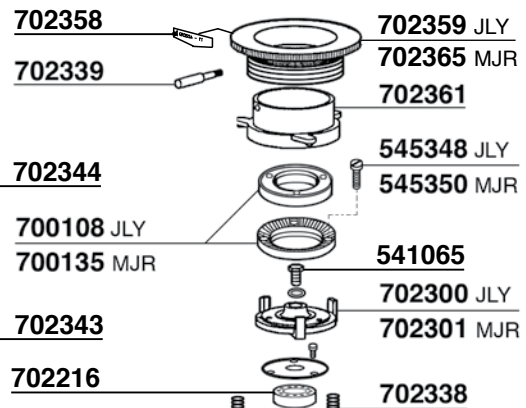

MACINACAFFE'

MAZZER MODEL: JOLLY - MAJOR

JLY =MODEL JOLLY MJR=MODEL MAJOR

S= MANUAL A= AUTOMATIC

317