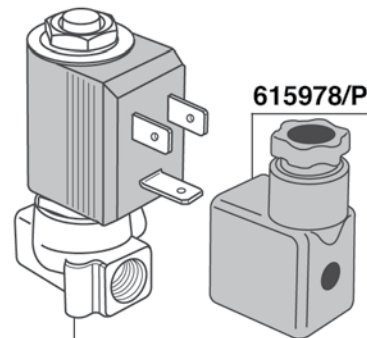

700253/11 =V110/60

700253/22 =V220/50/60

700253/24 =V24/50/60

620419
MILK PUMP 24V
FLUID-O-TECH
TYPE M36X30/I

619591 GICAR
619595 DIGMESA